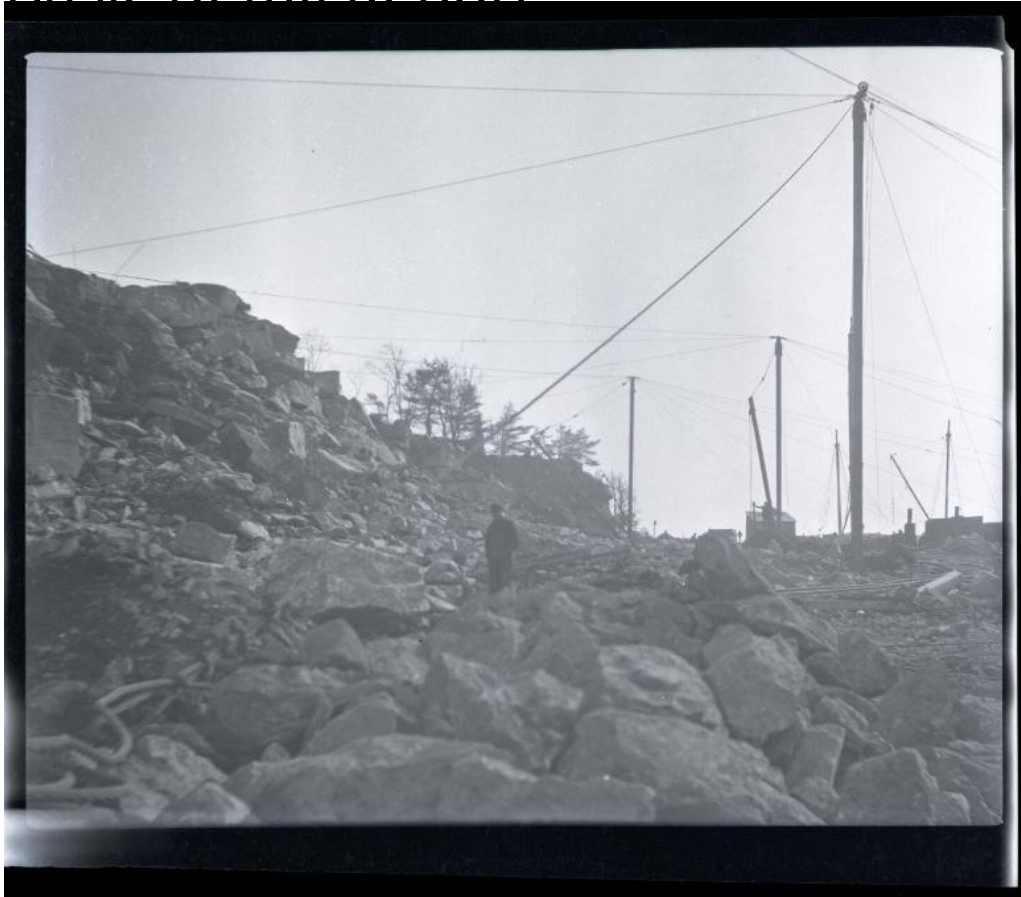

Basic Detail Report

Title Quarry Derricks

Date 1890-1918

Medium Photography; nitrate negatives

Description Black and white photographic negative, view of Beattie Granite

Quarry derricks. An unidentified laborer stands at center surrounded by chunks of granite with derricks behind him.

Dimensions Primary Dimensions (overall height x width): 4 1/8 × 5in. (10.5 × 12.7cm)