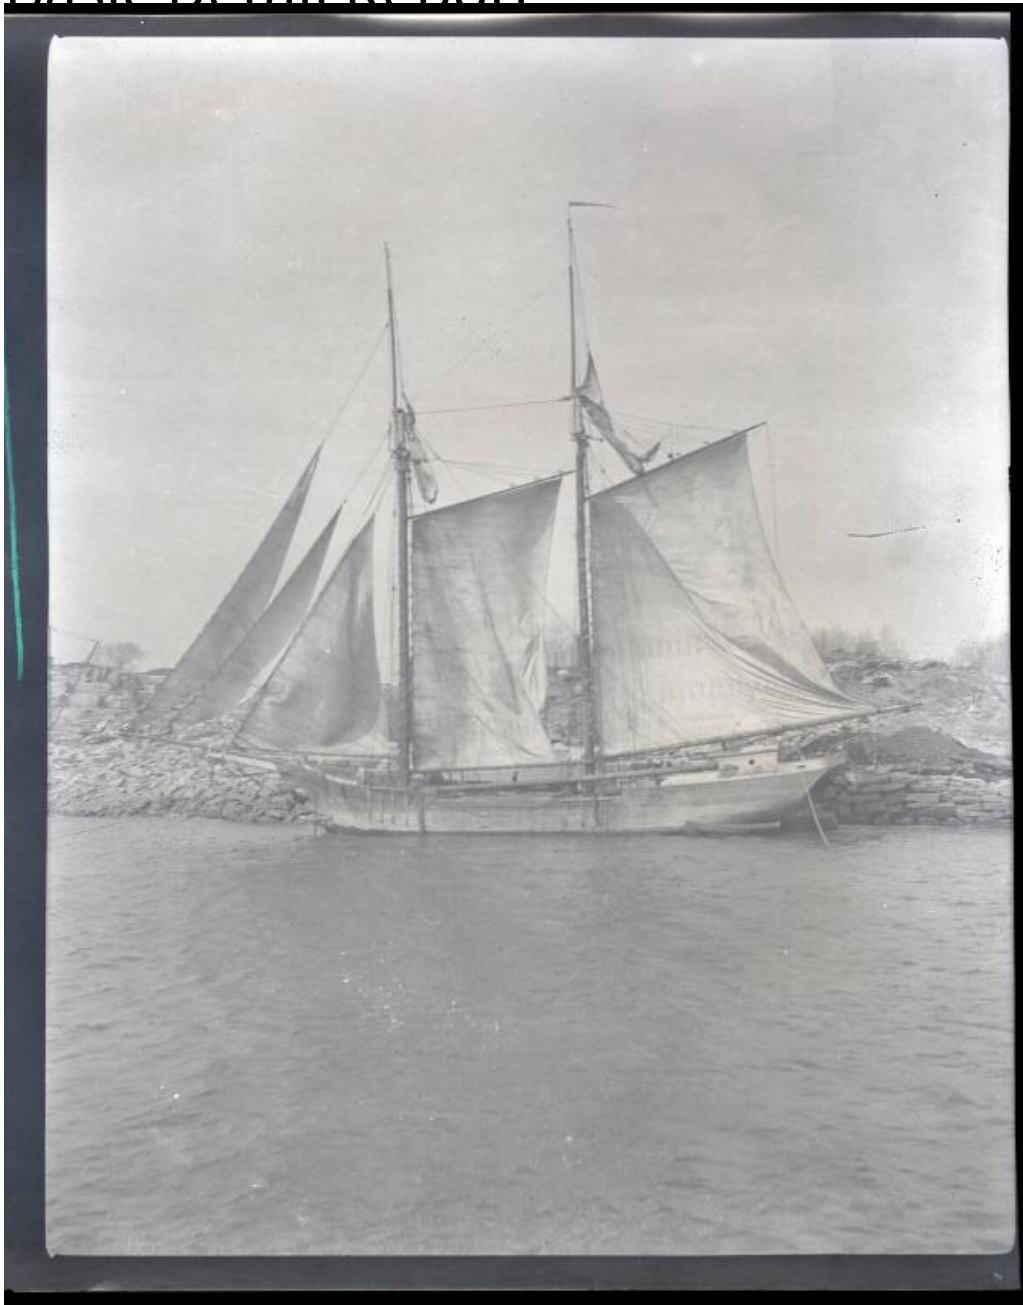

Basic Detail Report

Title Schooner AMERICAN EAGLE drying sails

Date 1890-1918

Medium Photography; nitrate negatives

Description Black and white photographic negative, view of the port side of the Beattie Granite Works' schooner, AMERICAN EAGLE. The schooner is on the water with its sails open for drying after unloading soft coal at New York dock.

Basic Detail Report

Dimensions Primary Dimensions (overall height x width): $4 \frac{7}{8} \times 3 \frac{15}{16}$ in. (12.4

$\times 10$ cm)