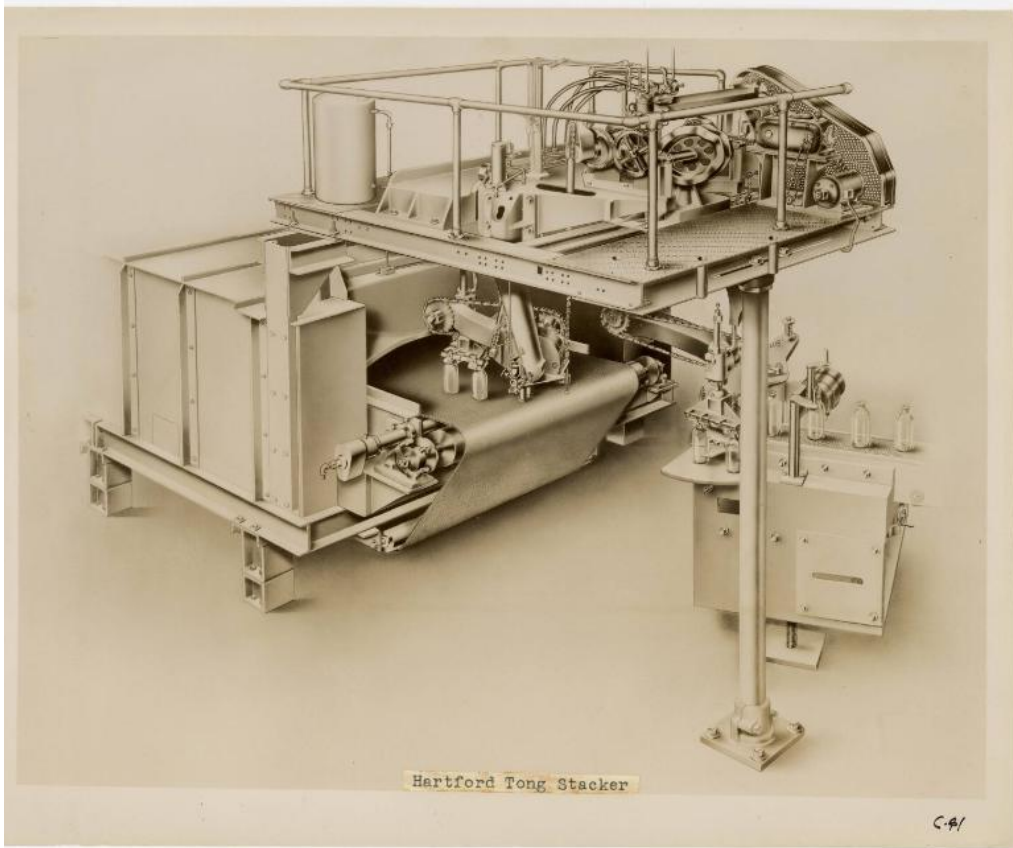

Basic Detail Report

Title Hartford Tong Stacker

Primary Maker Hartford-Empire Co.

Medium Photography; gelatin silver print on paper

Description Black and white photographic illustration of a Hartford Tong Stacker. Photographed/designed by the Hartford-Empire Company Advertising Department.

Dimensions Primary Dimensions (overall height x width): 8 × 10in. (20.3 × 25.4 cm)