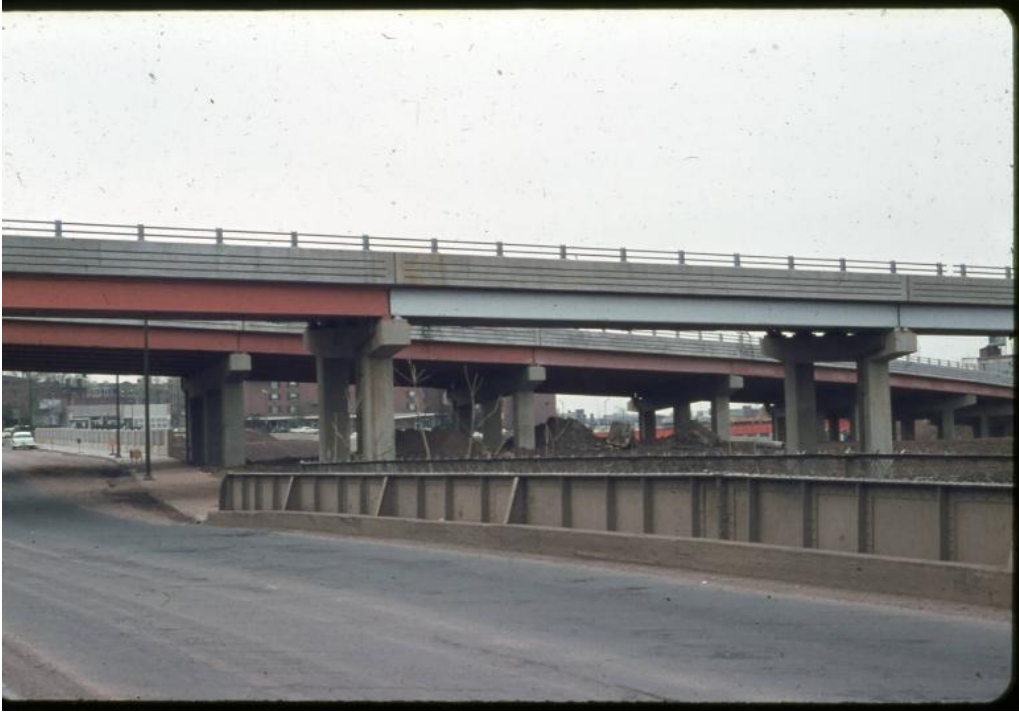

## Title Railroad Bridge from Broad Street, Hartford

Date 1966

Primary Maker Charlie Loeffler

Medium Photography; color positive film

Description Color slide of a railroad bridge from Broad Street in Hartford, Connecticut. Photographed by Charlie and Arla Loeffler in May 1966.