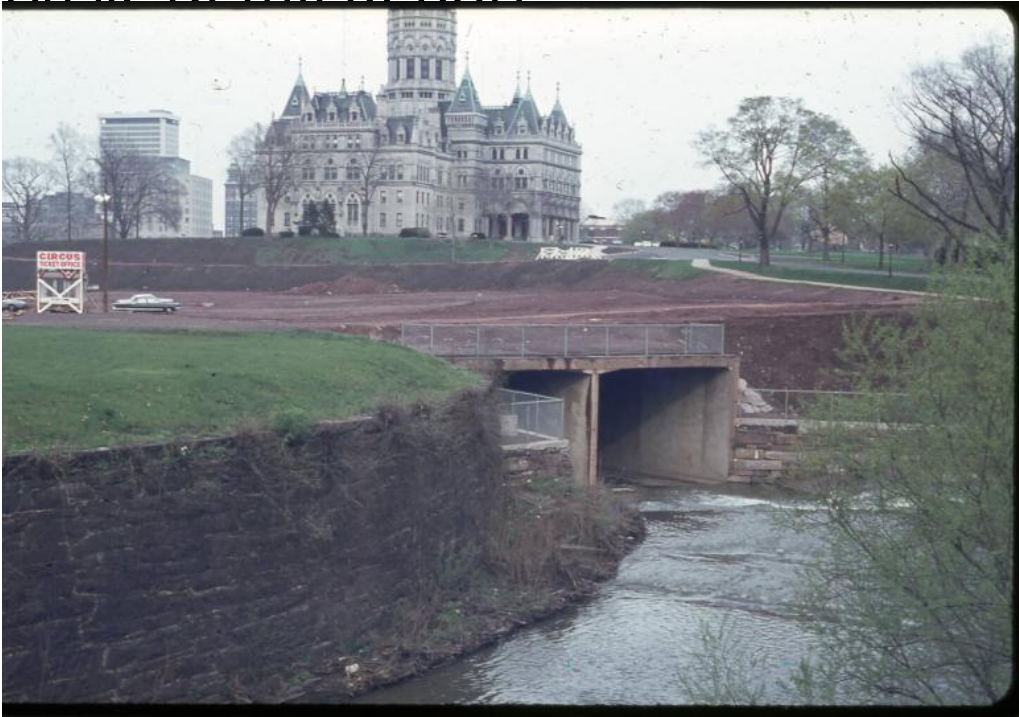

Basic Detail Report

Title Connecticut State Capitol from Broad Street Bridge, Hartford

Date 1966

Primary Maker Charlie Loeffler

Medium Photography; color positive film

Description Color slide of the Connecticut State Capitol from the Broad Street Bridge at Capitol Avenue across the Park River in Hartford, Connecticut.

Photographed by Charlie and Arla Loeffler in May 1966.