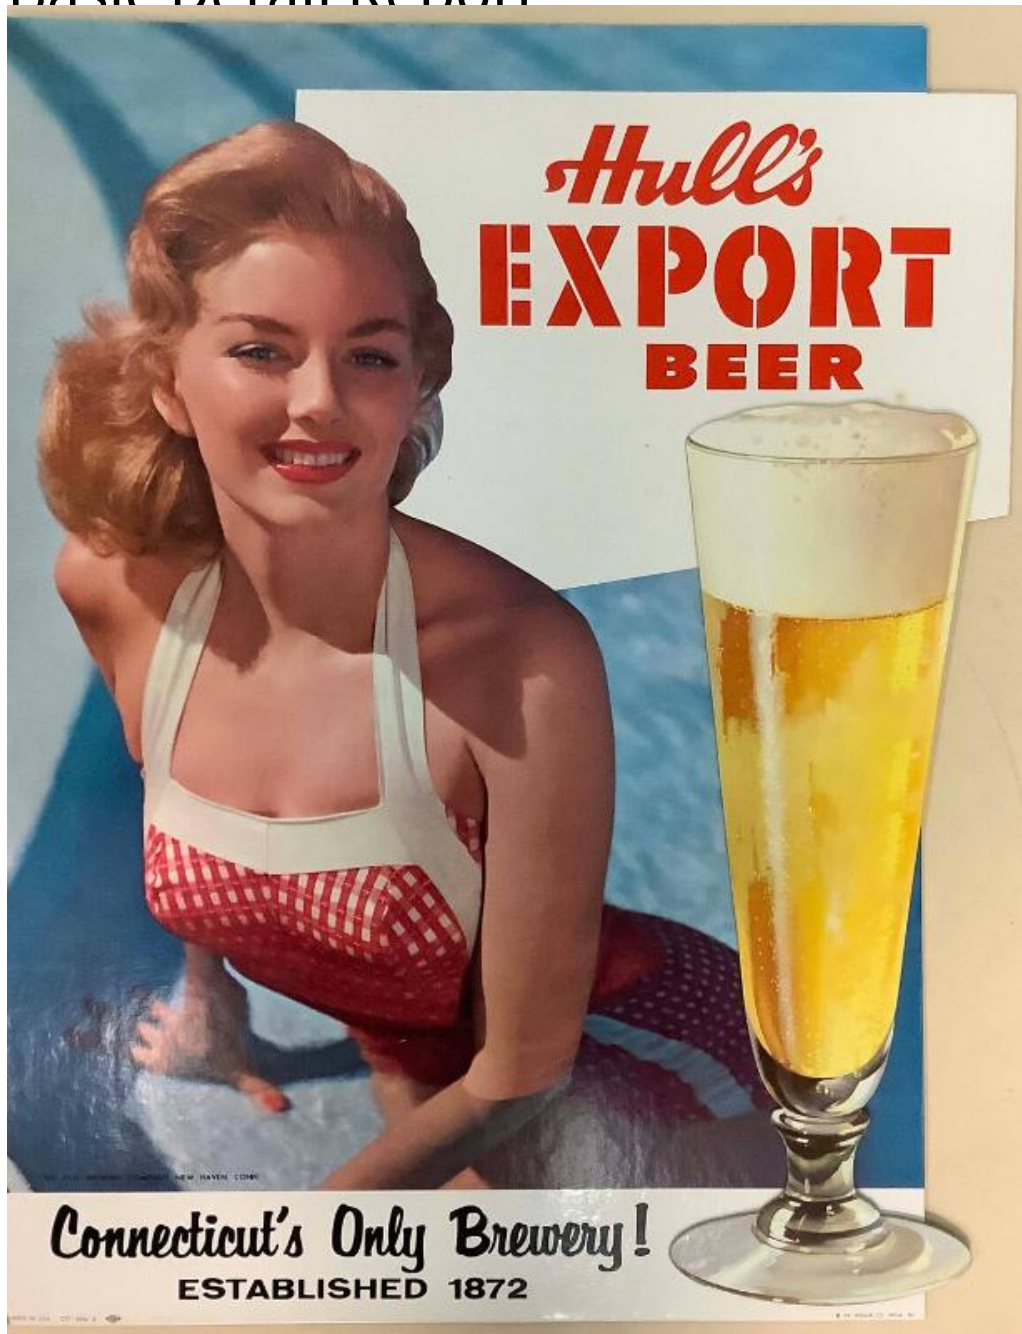

Basic Detail Report

Title Sign: Hull's Export Beer

Date c. 1950

Primary Maker The Hull Brewing Company

Medium photographic reproduction printed on cardboard

Basic Detail Report

Description Sign advertising Hull's Export Beer. The sign has an image of a sexy young woman wearing a bathing suit sitting in a swimming pool. A glass of beer is superimposed on the background image.

Dimensions Primary Dimensions (height x width): 19 1/2 × 15 1/2in. (49.5 × 39.4 cm)