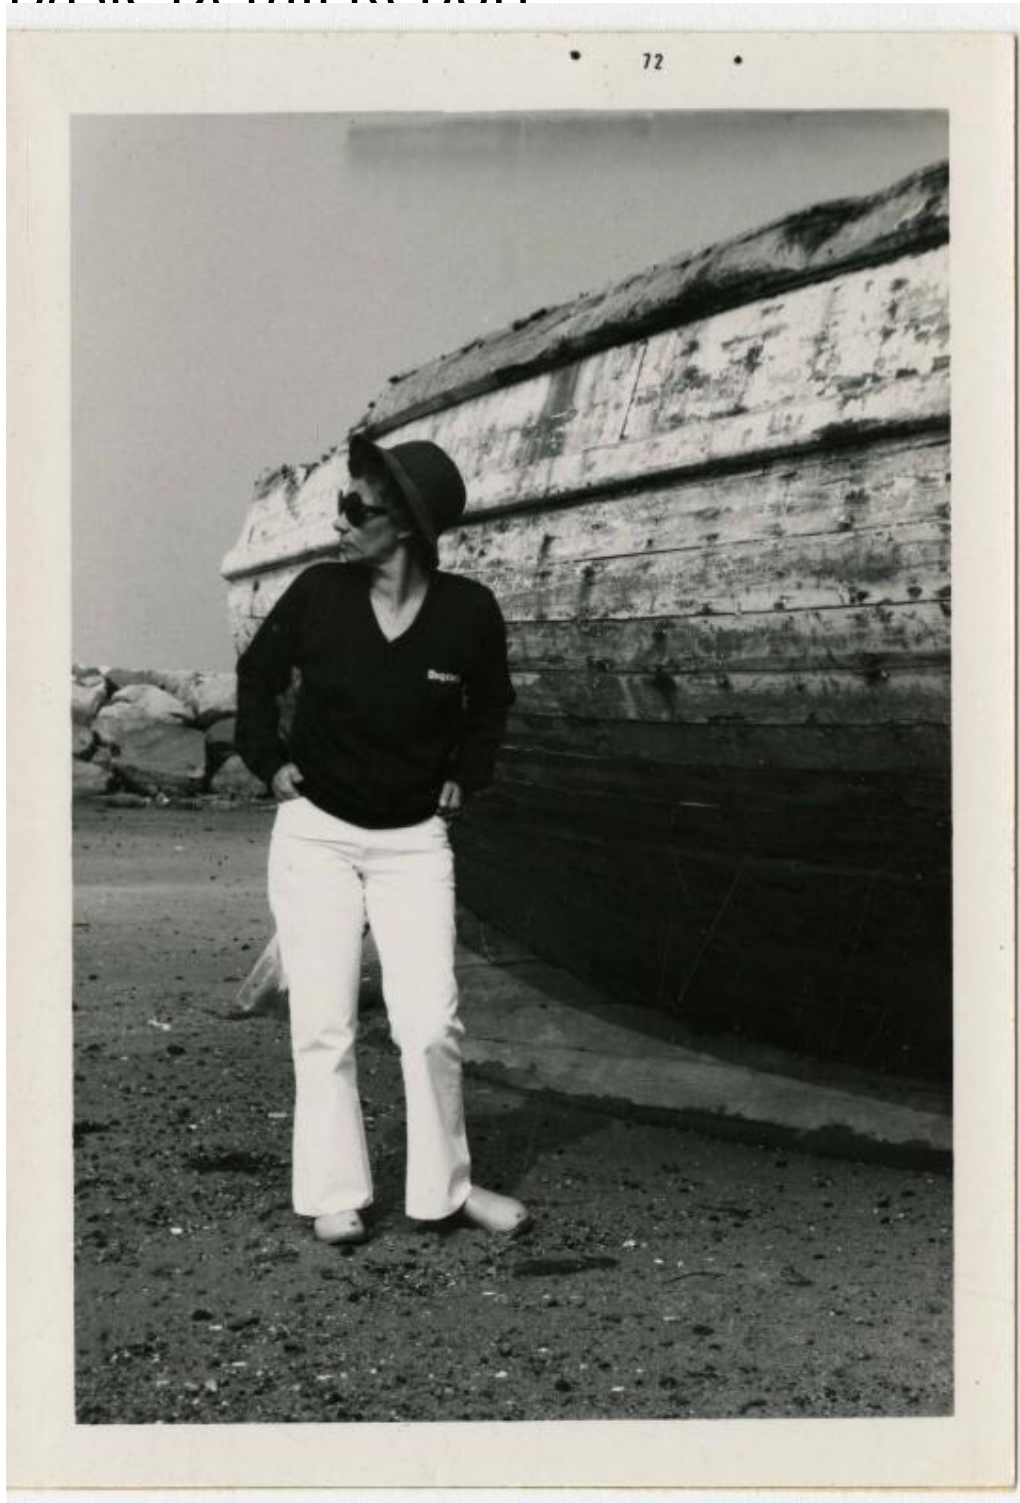

Basic Detail Report

Title Marietta Mitchell

Date 1972

Description Black and white photograph of Marietta Mitchell (1926-2008), wife of Clifford Mitchell, Jr. on a Cape Cod beach, 1972. Mitchell is standing in front of a

Basic Detail Report

wooden ship keel and wearing white pants, a black long-sleeved shirt,
sunglasses, and a hat.

Dimensions Primary Dimensions: (length x width) $3\frac{1}{2} \times 5$ in. (8.9×12.7 cm)