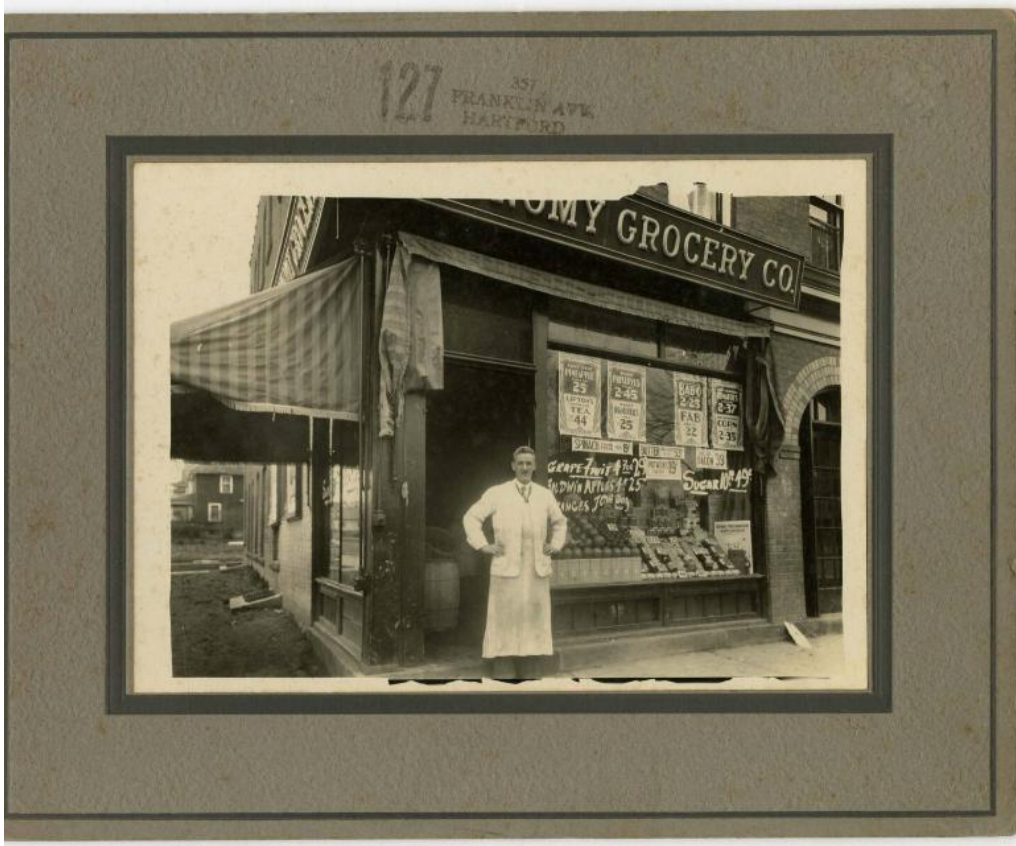

Basic Detail Report

Title Market on Franklin Ave.

Date 1928-1929

Primary Maker Unknown

Description Black and white photograph of a grocer posed outside his Grocery at 357 Franklin Ave., Hartford (possibly Economy Grocery Co.; building demolished in 2010). The man is wearing an apron and butcher coat over a suit and tie, and he is posed with his hands on his hips.