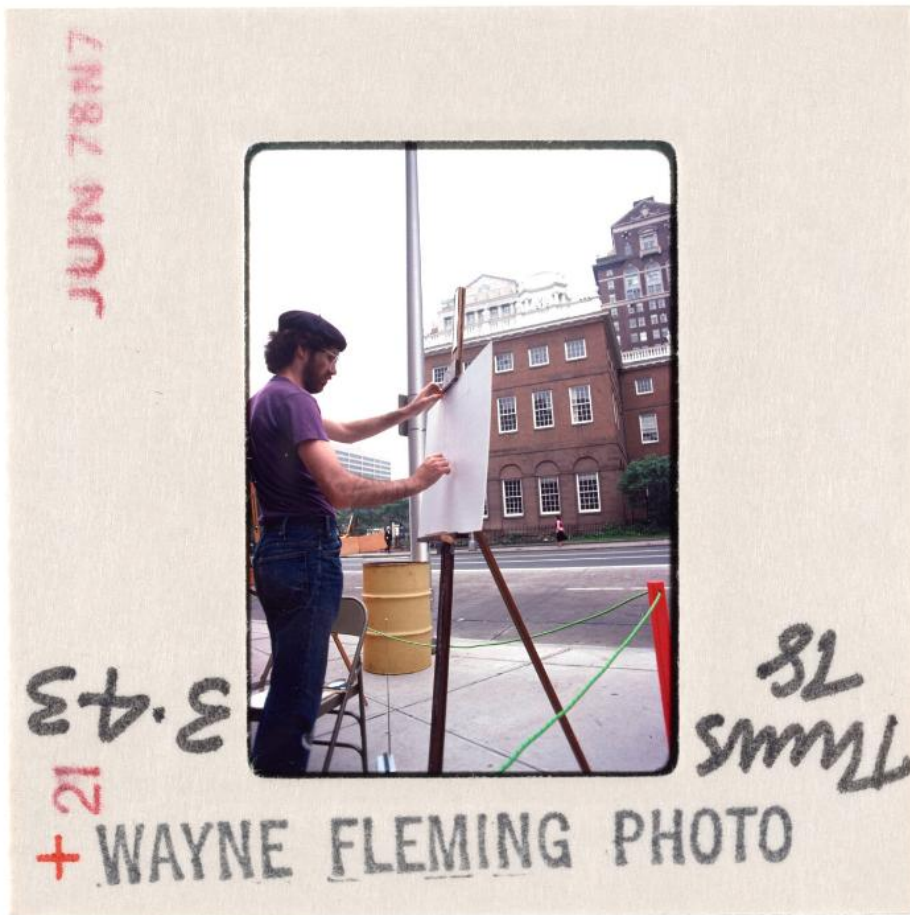

Basic Detail Report

Title Artist Drawing at Easel, Hartford

Date 1978

Primary Maker Wayne Fleming

Medium Photography; color slide on plastic in cardboard mount

Description Slide depicting a man drawing at an easel across the street from the Old State House in Hartford. Taken during a Thursday is a Work of Art event.