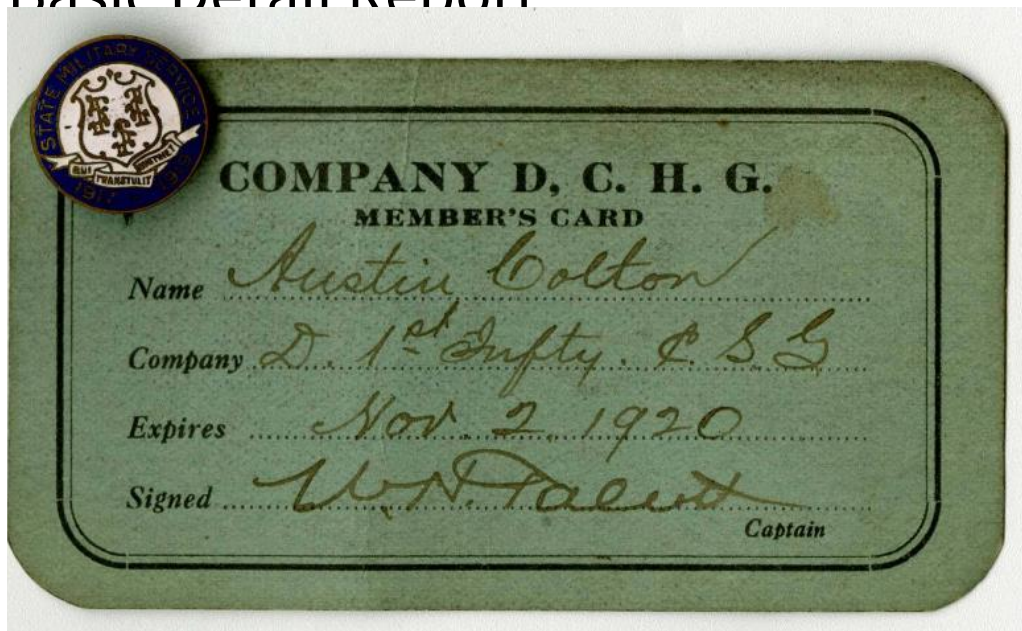

Basic Detail Report

Title Membership Card

Date 1917-1920

Primary Maker Austin Colton

Medium paper; brass; enamel

Description A membership card given to Austin Colton, a member of Company D, C. H. G., which expired 2 November 1920. A lapel pin with the Connecticut state shield is pinned to the upper left corner of the card. The card is green paper with black text and has rounded corners. The pin is blue and white with gold text.

Dimensions Primary Dimensions (overall height x width): 2 × 3 5/8in. (5.1 × 9.2 cm) Other (diameter of pin): 5/8in. (1.6cm)