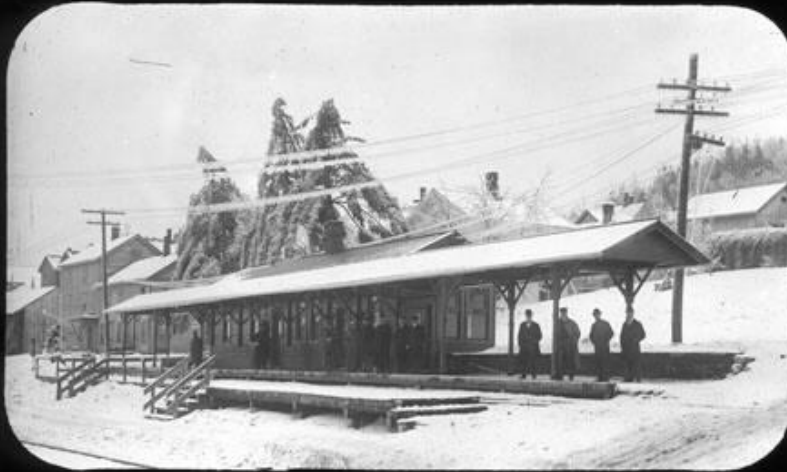

# Basic Detail Report

**Title A train station in a snow storm with men**

Date about 1915

Primary Maker F. H. DeMars

Medium Photography; gelatin silver on glass