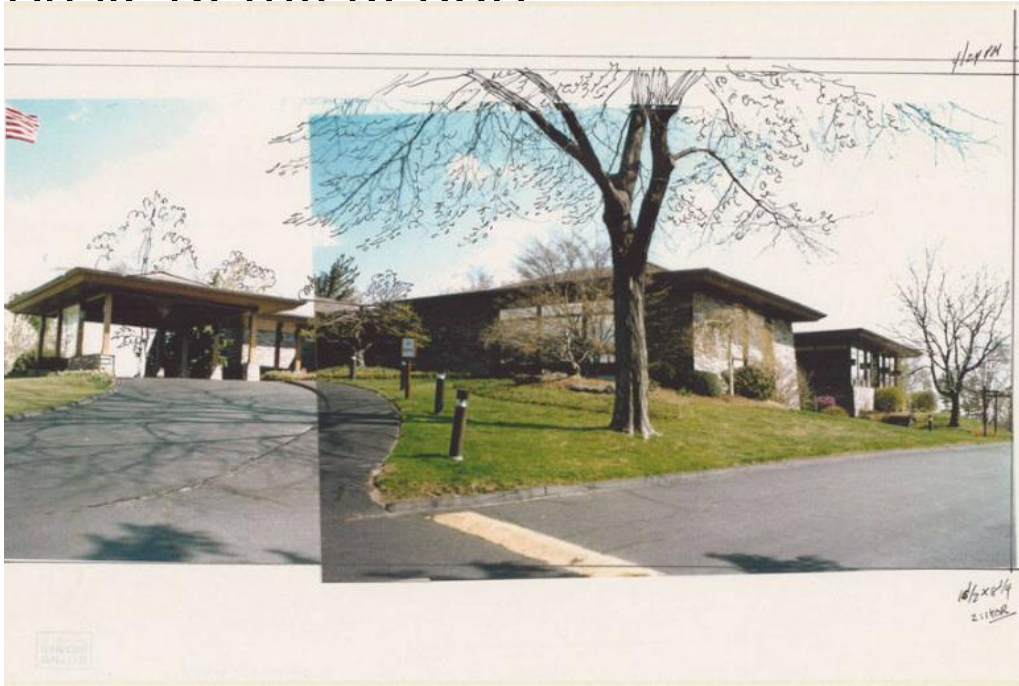

## Title Modern Building on Hill

Date 1990-2009

Primary Maker Richard Welling

Medium Photography; colored ink on paper Drawing; black ink on paper

Description Digital photograph and a drawing based on that photograph, depicting an unidentified modern building with a long, low profile. There is a curved driveway and a porte cochere on the left.

Dimensions Primary Dimensions (image height x width): 9 1/4 x 17 1/2in. (23.5 x 44.5cm) Sheet (height x width): 12 x 18 1/8in. (30.5 x 46cm)