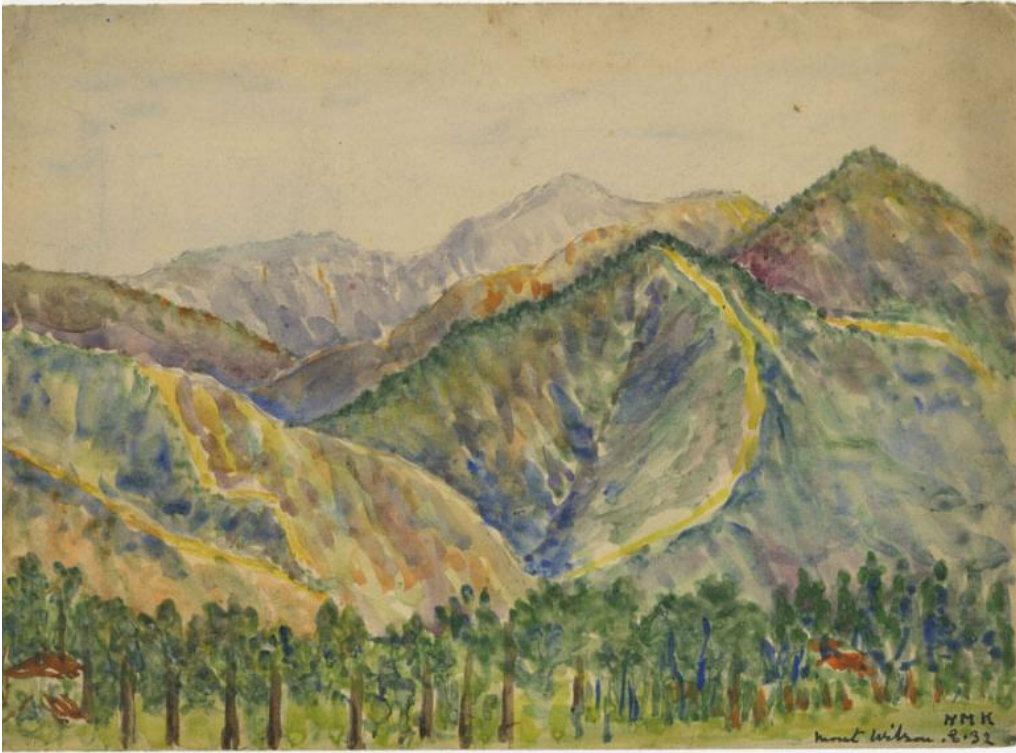

## Title Views of the Catskills, New York

Date 1929-1937

Primary Maker Mary Keller

Medium Drawing; watercolor and graphite on wove paper

Description Watercolors of scenes in the Catskill Mountains, New York.

Dimensions Primary Dimensions (image height x width): 9 7/8 x 13 7/8in. (25.1 x

35.2cm) or smaller Sheet (height x width): 11 x 14in. (27.9 x 35.6cm)