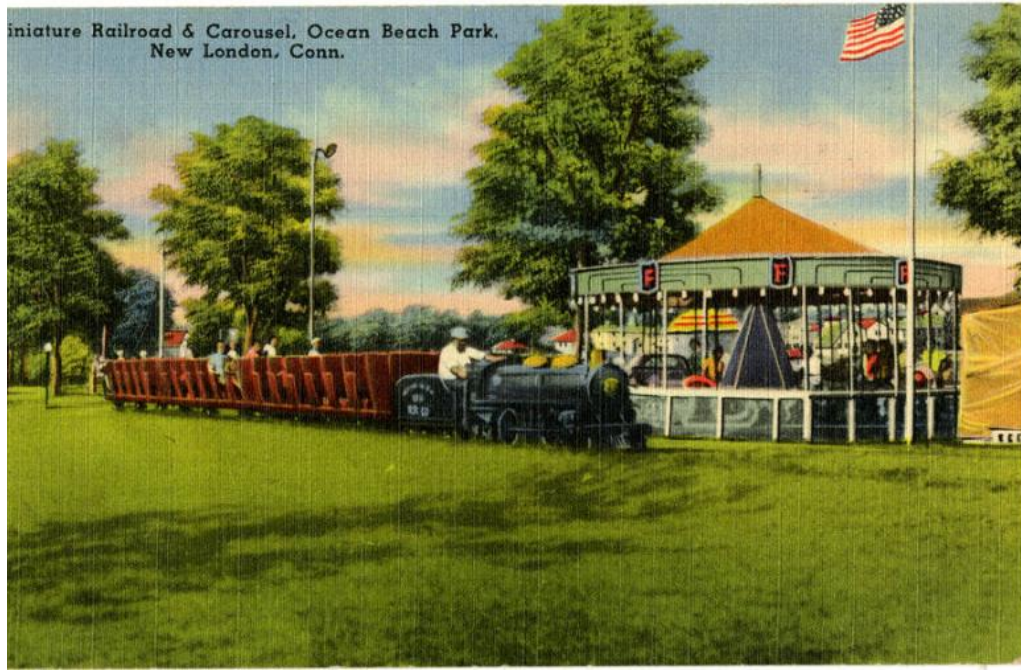

Basic Detail Report

Title Miniature Railroad & Carousel, Ocean Beach Park, New London, Conn.

Date about 1950

Primary Maker Tichnor Bros., Inc.

Medium Photomechanical print; colored printer's inks on postcard

Description A miniature steam engine is pulling two flatcars with open seating. A few people sit in the seats. A small merry-go-round is on the right, beside an American flag and behind a low fence. A grassy lawn is in the foreground and a line of trees in the background.