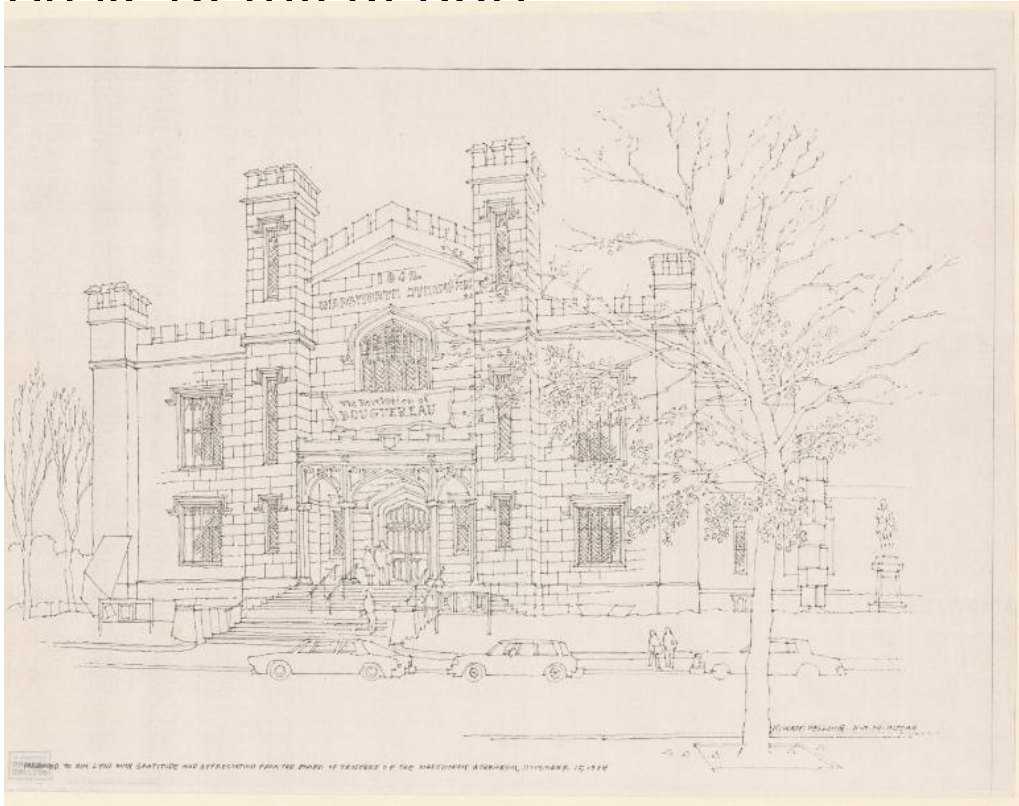

Basic Detail Report

Title Wadsworth Atheneum, Hartford

Date 1984

Primary Maker Richard Welling

Medium Photocopy; black toner on paper

Description Photocopy of a drawing of the Wadsworth Atheneum in Hartford, Connecticut. The Gothic-style building features turrets, square towers, narrow windows, and pointed arches in the entryway. There is a tree on the right that partly obscures the view of the building. Three automobiles are parked along the sidewalk in front, and several people are shown ascending the stairs to the entrance.

Dimensions Sheet (height x width): 17 x 22 5/8in. (43.2 x 57.5cm)