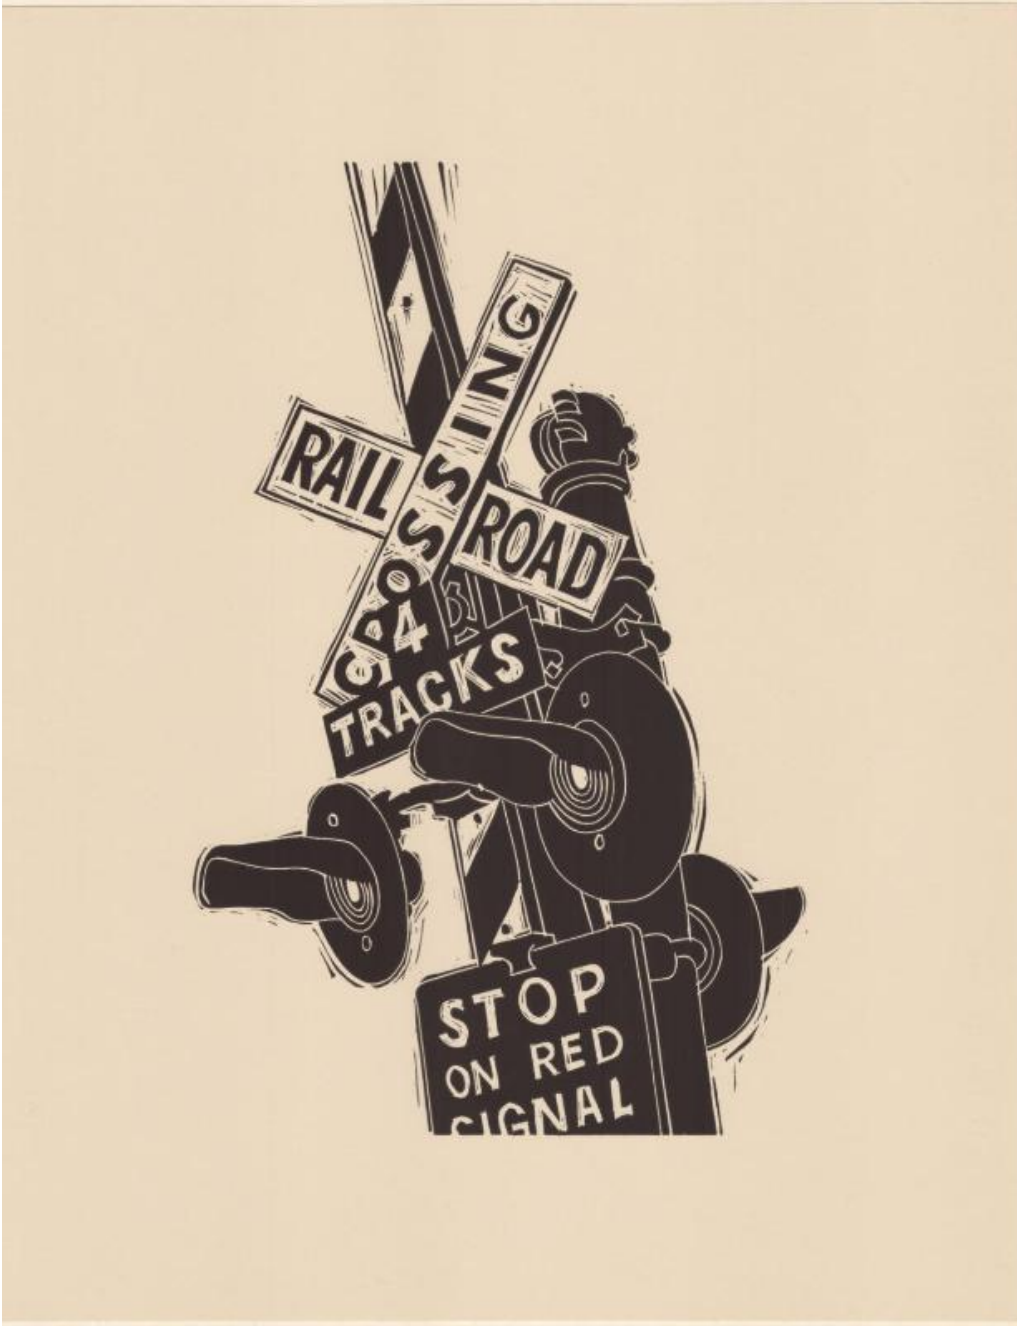

Basic Detail Report

Title Railroad Crossing Signs and Lights

Date 1990-2000

Primary Maker Richard Welling

Medium Linoleum block printing; black printer's ink on paper

Description Linoleum block print of a railroad crossing signpost and the signs and lights on it. At the top there are two crossed signs that read, "Railroad

Basic Detail Report

Crossing." Below that is a sign that says, "4 Tracks." Two lights facing one

direction follow that below, with another light facing the opposite direction just

visible. At the bottom is a sign that reads, "Stop On Red Signal."