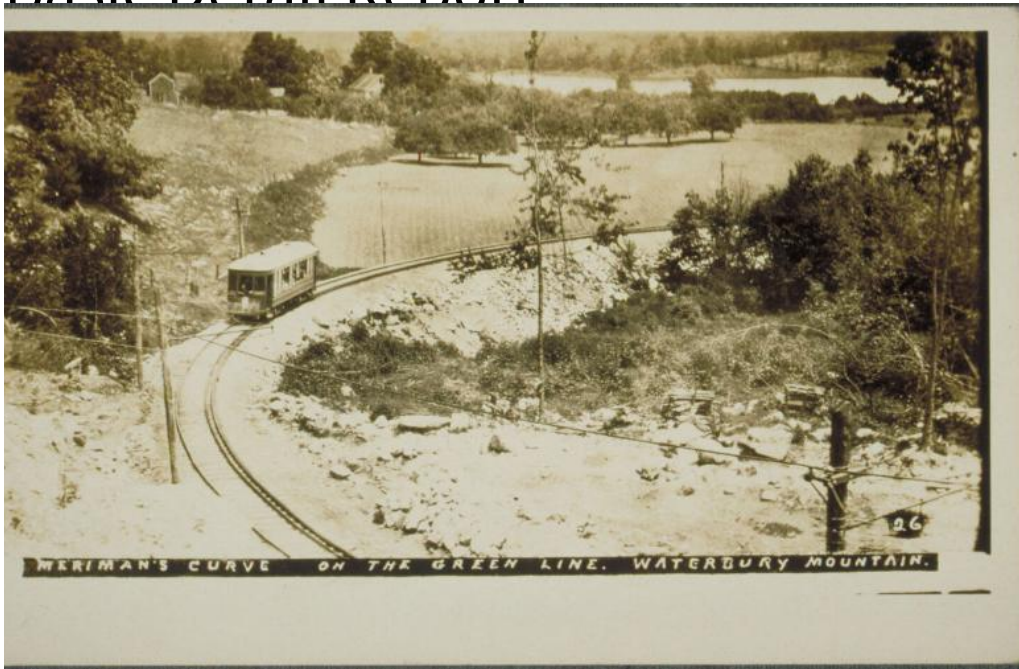

Basic Detail Report

Title Merriman's Curve on the green line, Waterbury Mountain

Date about 1900

Primary Maker Unknown

Medium Photography; gelatin silver print on postcard

Description Electric trolley on curving track ascends a steep rocky slope. A rocky pasture and a cultivated field are in the background with a body of water, possibly a river or reservoir, beyond. Poles and wires are in the foreground.

Dimensions Primary Dimensions (overall height x width): 3 15/16 x 5 1/2in. (10 x 14cm)