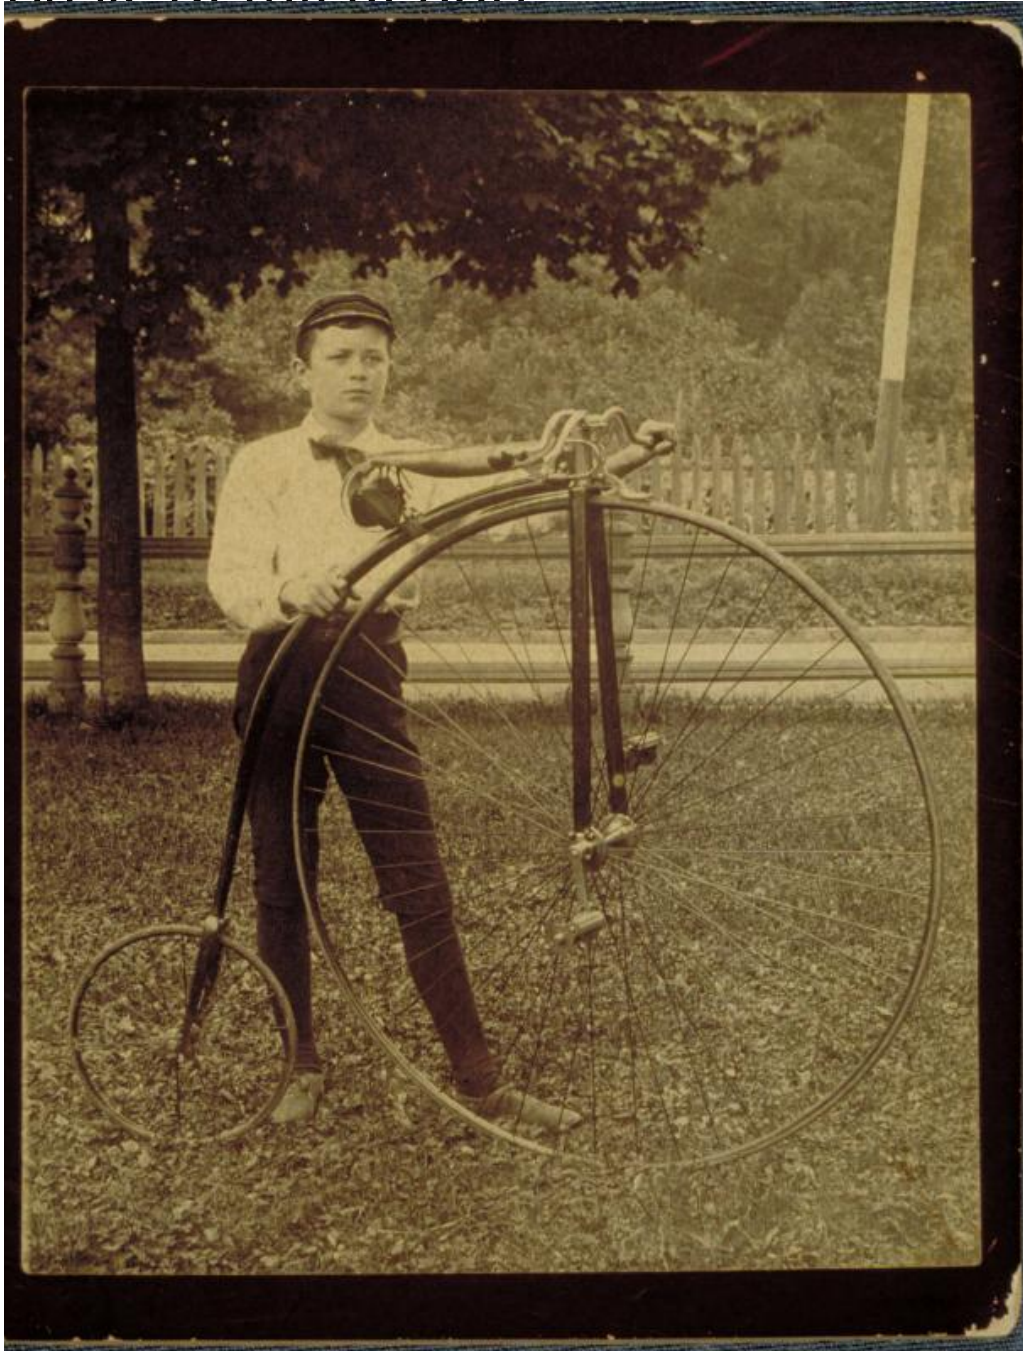

Basic Detail Report

Title George Hamilton and his high wheel bicycle

Date 1889

Primary Maker Howard F. Smith

Medium Photography; albumen print on paper on cardboard mount

Description Young boy wearing tight-fitting pants, a bow tie and a cap stands beside a high wheel bicycle. A picket fence is in the background. Probably

Basic Detail Report

Hartford. Inscribed on back: "George Hamilton / taken by Howard F. Smith /

June 1889."

Dimensions Primary Dimensions (overall height x width): 5 1/2 x 4 5/16in. (14 x

11cm)