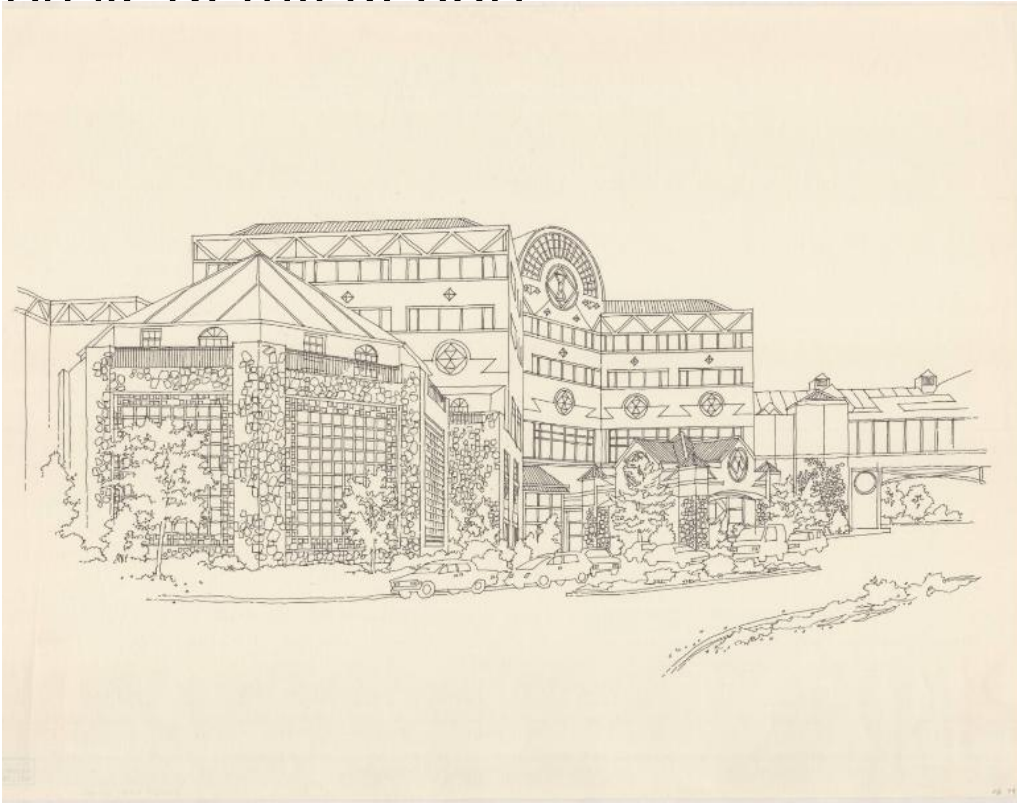

Basic Detail Report

Title Foxwoods Resort and Casino, Ledyard, Connecticut

Date after 1993

Primary Maker Richard Welling

Medium Drawing; black ink on paper Serigraphy; black printer's ink on paper

Description Drawing and a screen print of the drawing of part of Foxwoods Resort and Casino in Ledyard, Connecticut. The modern building is depicted from an angle, so that the front and left sides are visible. The building features a porte cochere, an arch along the roofline, and what appears to be stone along parts of the exterior walls. Automobiles are in the driveway.

Dimensions Sheet (height x width): 18 1/8 x 23 7/8in. (46 x 60.6cm) and smaller