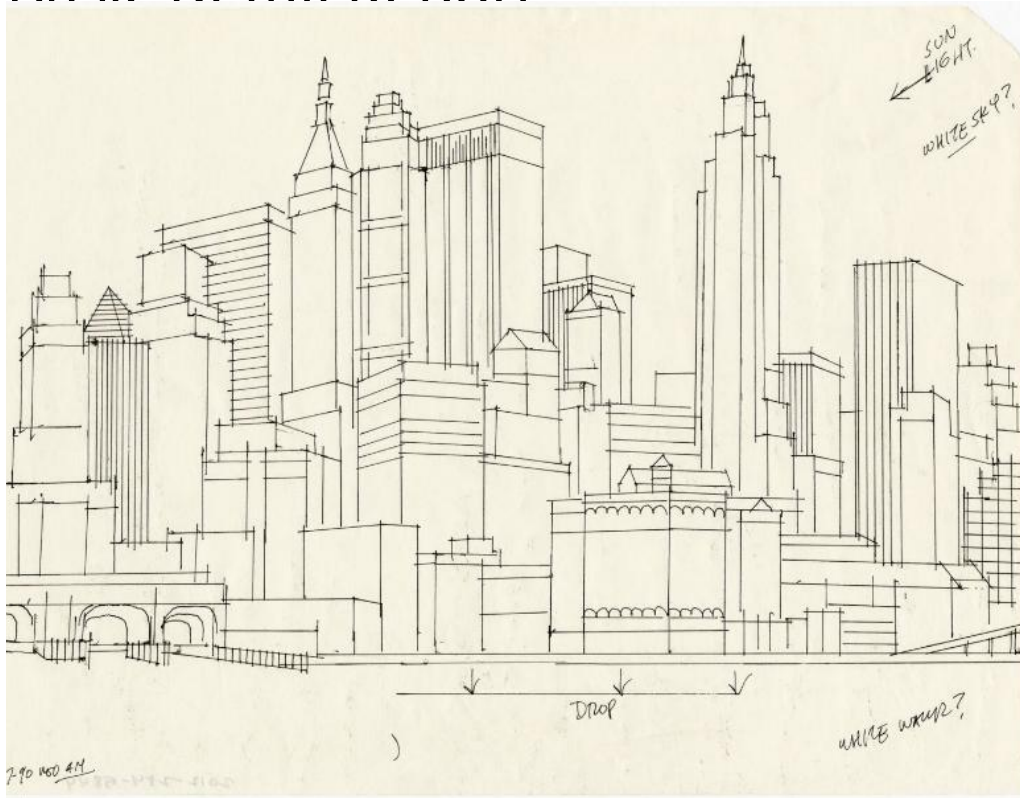

## Title New York City Skyline

Date 1990

Primary Maker Richard Welling

Medium Drawing; black ink on paper

Description Drawing of a cluster of buildings in lower Manhattan, with the Staten Island Ferry terminal at the lower left. The tallest building on the left is probably 40 Wall Street (later the Trump Building), with 20 Exchange Place next to it on the right. The skyscraper on the right is probably 70 Pine Street (the AIG Building).

Dimensions Primary Dimensions (image height x width): 9 x 11 7/8in. (22.9 x 30.2 cm) Sheet (height x width): 9 x 11 7/8in. (22.9 x 30.2cm)