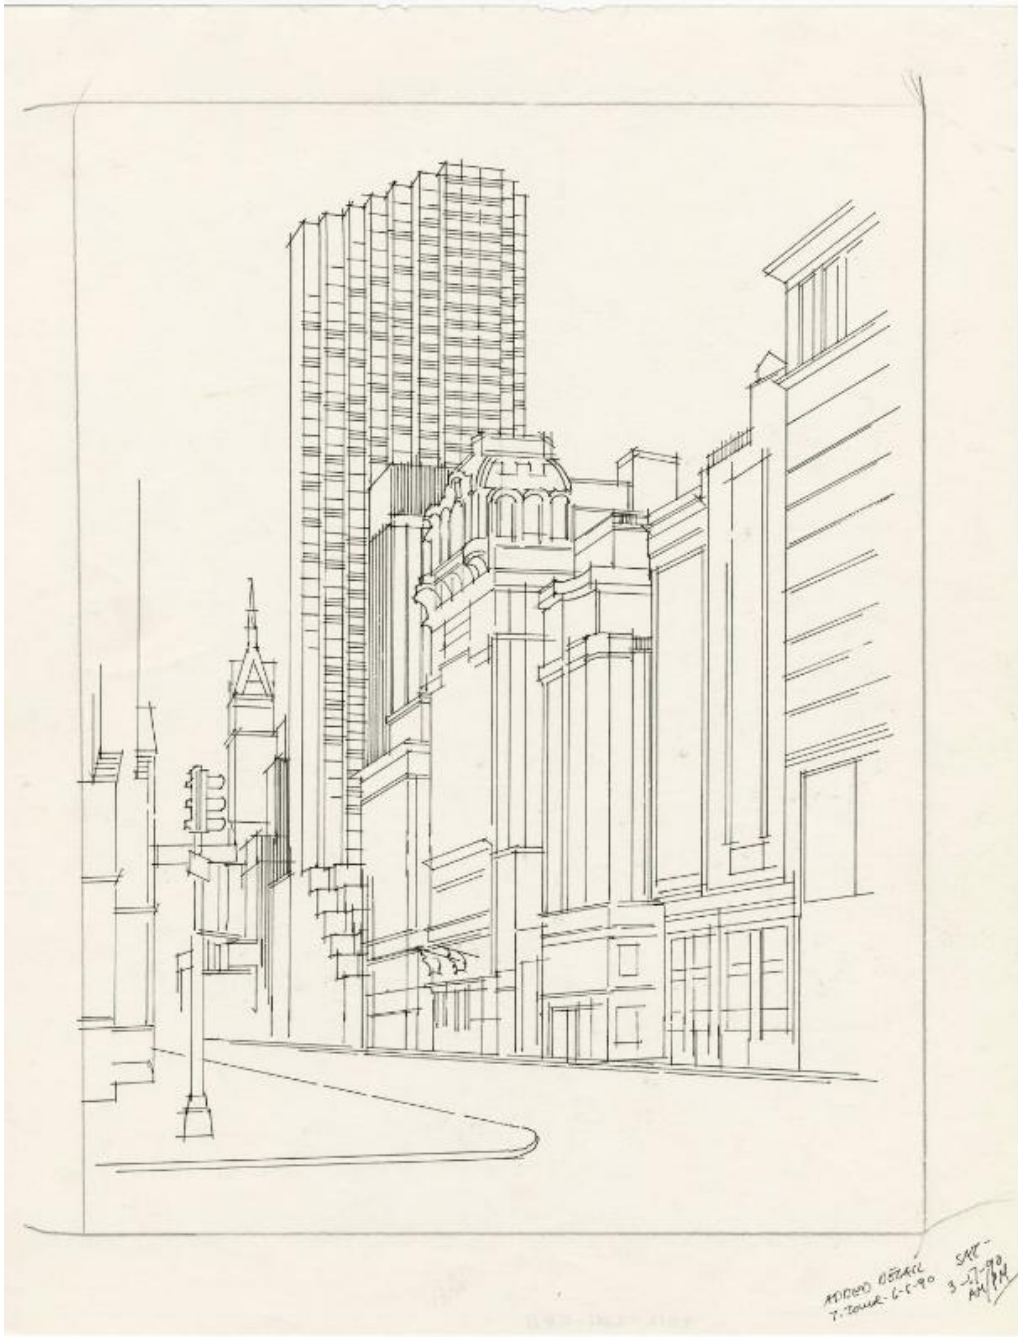

Basic Detail Report

Title Trump Tower on Fifth Avenue, Manhattan

Date 1990

Primary Maker Richard Welling

Medium Drawing; black ink on paper

Basic Detail Report

Description Drawing of Trump Tower and other buildings, including the St. Regis

Hotel, on Fifth Avenue in Manhattan. There is a stoplight at the corner of Fifth

Avenue and West 54th Street.

Dimensions Primary Dimensions (image height x width): 12 x 8 7/8in. (30.5 x 22.5

cm) Sheet (height x width): 14 x 11in. (35.6 x 27.9cm)