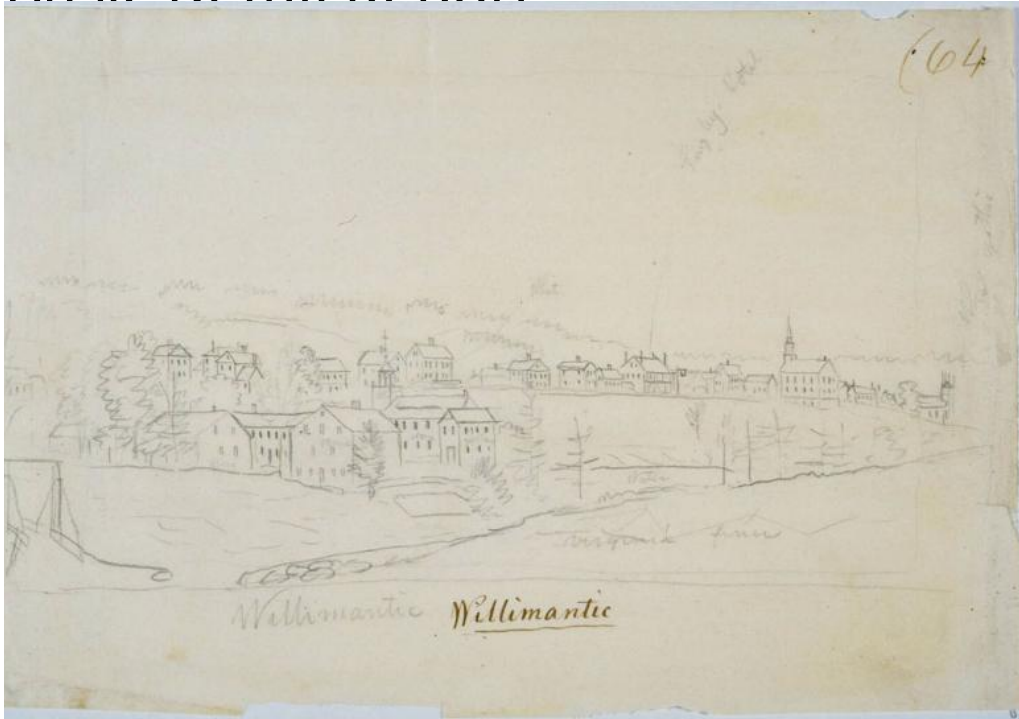

Basic Detail Report

Title Willimantic.

Date 1835

Primary Maker John Warner Barber

Medium Drawing; pencil on paper

Description View of Willimantic probably looking east. A small bridge at the left crosses the Willimantic River. Barber notes a "virginia fence" and "water." He also notes the "[?] Hotel" with a sign in front. The Windham Co. cotton factory is on left side of the river. Numerous dwellings, public buildings and industrial buildings are also shown.

Dimensions Primary Dimensions (overall height x width): 7 1/2 x 11in. (19 x 28cm)