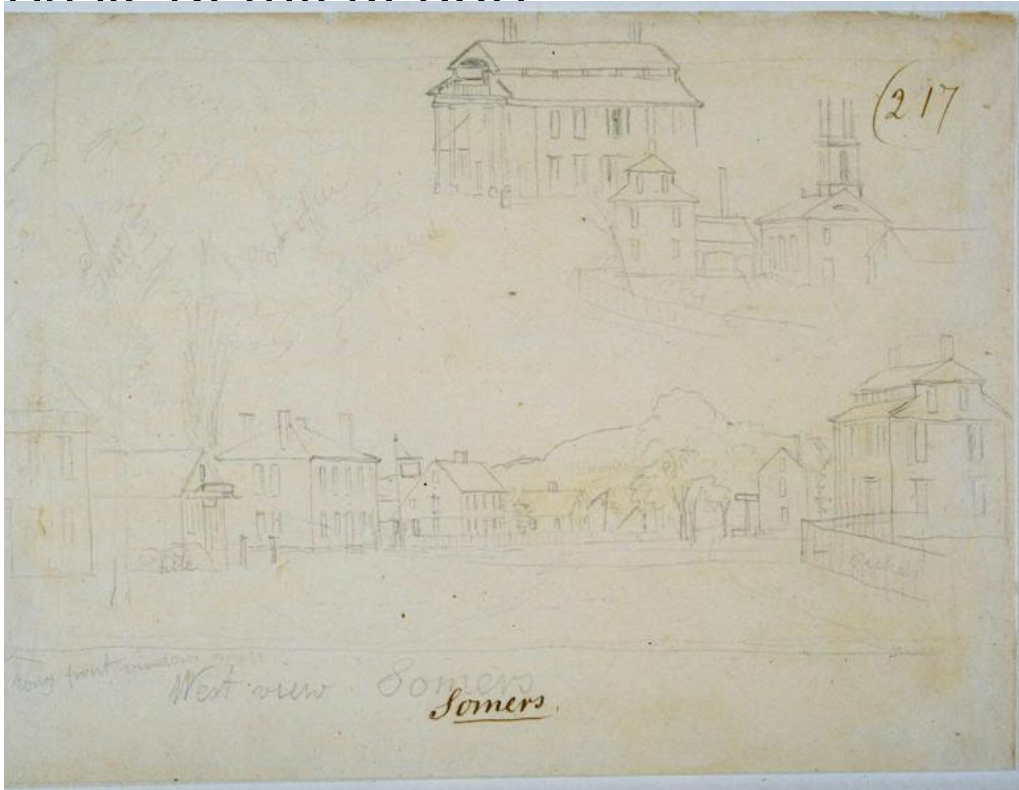

Basic Detail Report

Title Somers.

Date 1835

Primary Maker John Warner Barber

Medium Drawing; pencil on paper

Description A view down Main Street, Somers. "Mountains" can be seen in the distance and "Elm" trees are noted along the street. A detail in the upper right shows the Methodist Church surrounded by a "picket" fence. At least one tavern sign is evident in front of a large "brick red" building on the left. Barber notes a "post office." Other houses or businesses are visible.

Dimensions Primary Dimensions (overall height x width): 7 7/8 x 10 1/4in. (20 x 26cm)