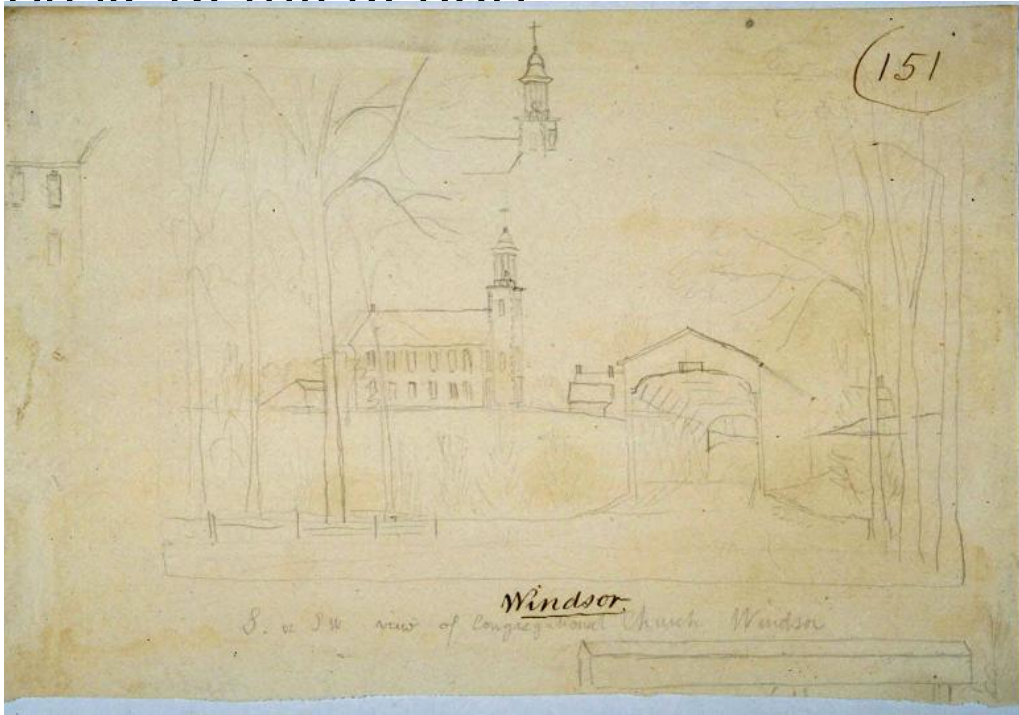

Basic Detail Report

Title Windsor.

Date 1835

Primary Maker John Warner Barber

Medium Drawing; pencil on paper

Description Looking north toward the Congregational Church on the hill. The covered bridge at right crosses the Farmington River.

Dimensions Primary Dimensions (overall height x width): 7 1/2 x 10 5/8in. (19 x 27cm)