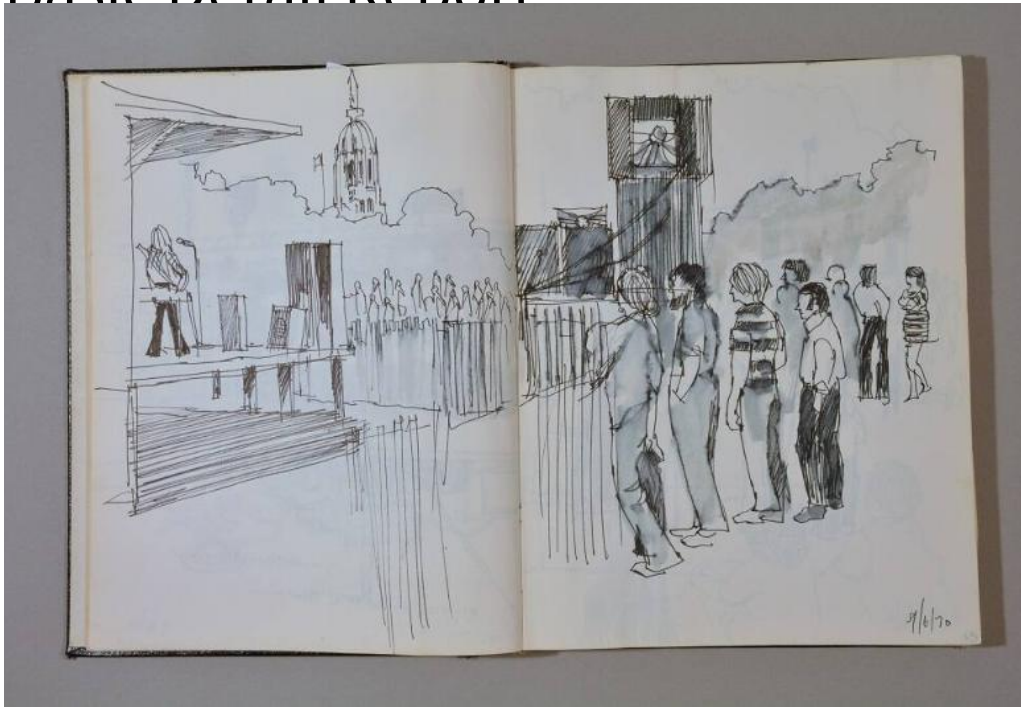

Basic Detail Report

Title Sketchbook

Date 1970-1975

Primary Maker Richard Welling

Medium Drawings; black and colored inks on paper

Description Sketchbook consisting of 217 pages of drawings. Subjects include the Bushnell Park music festival of 1970; the Hartford Arts Festival of 1971; people watching demolition of Asylum Street in 1971; dogs; plans for a drawing instruction book; logos for the Hartford Arts Festival, Poor People's Federation, Saxe Studios and the bicentennial; the Hotel Sonesta biergarten; automobiles; and alternative decor schemes for the exterior of the Old State House (Hartford).

Dimensions Primary Dimensions (image height x width): 10 5/8 x 8 1/8in. (27 x 20.6cm) Sheet (height x width): 10 5/8 x 8 1/8in. (27 x 20.6cm) Other (book height x width x depth): 11 x 8 3/8 x 7/8in. (27.9 x 21.3 x 2.2cm)