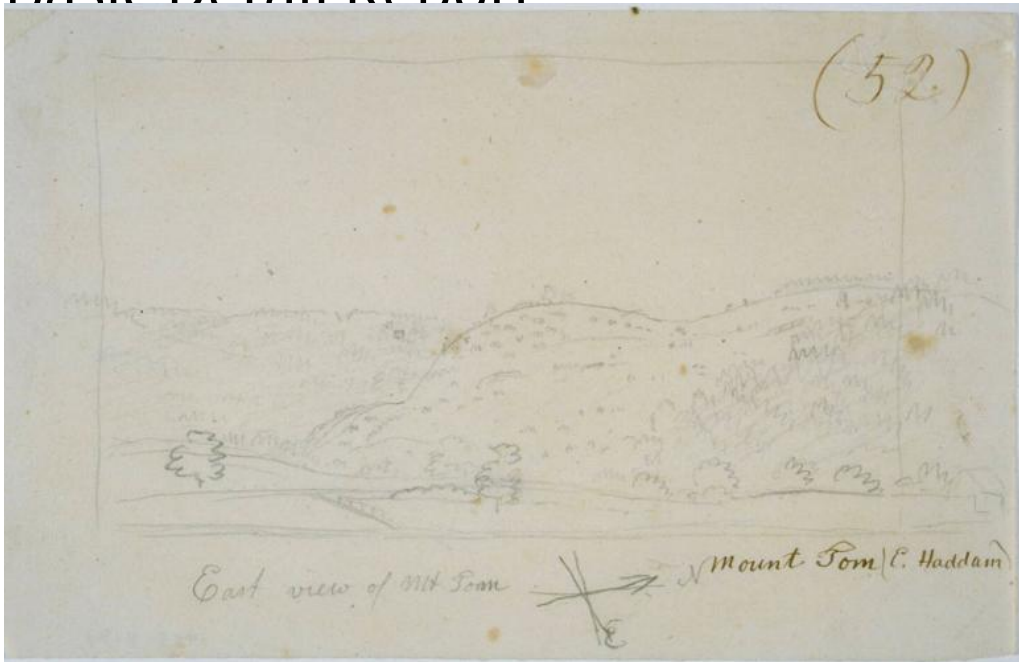

Basic Detail Report

Title Mount Tom, East Haddam.

Date 1834

Primary Maker John Warner Barber

Medium Drawing; pencil on paper

Description The wooded slopes of Mount Tom appear in the background. In the foreground are open fields with two small trees. A building is at the right

Dimensions Sheet (height x width): 5 1/8 x 8 1/4in. (13 x 21cm)