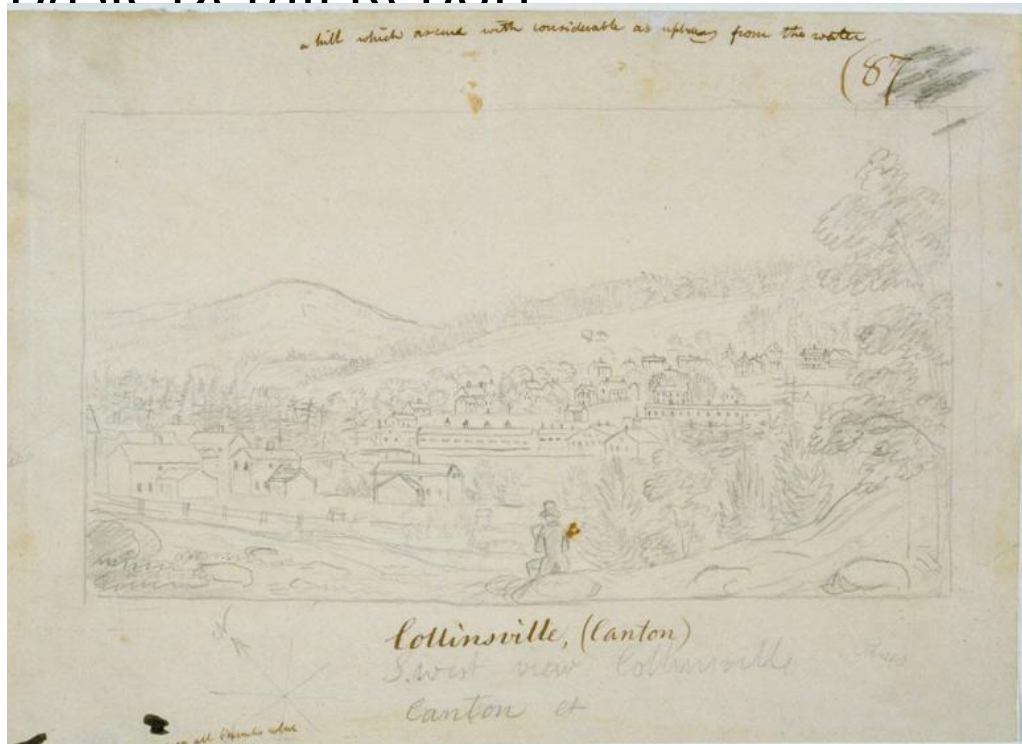

## Title Collinsville, (Canton)

Date 1834

Primary Maker John Warner Barber

Medium Drawing; pencil on paper

Description View of Collinsville from the West Side of the Farmington River. The large buildings of the Collinsville Ax factory are in the center of the composition, on the far side of the river. The houses of the workmen are in the foreground. A figure, probably a self-portrait of the artist sketching, is seated on a large rock. Trees at the right are labeled "pines." A note refers to "a hill which ascend with considerable abruptness from the water."

Dimensions Sheet (height x width): 7 1/2 x 10 1/4in. (19 x 26cm)