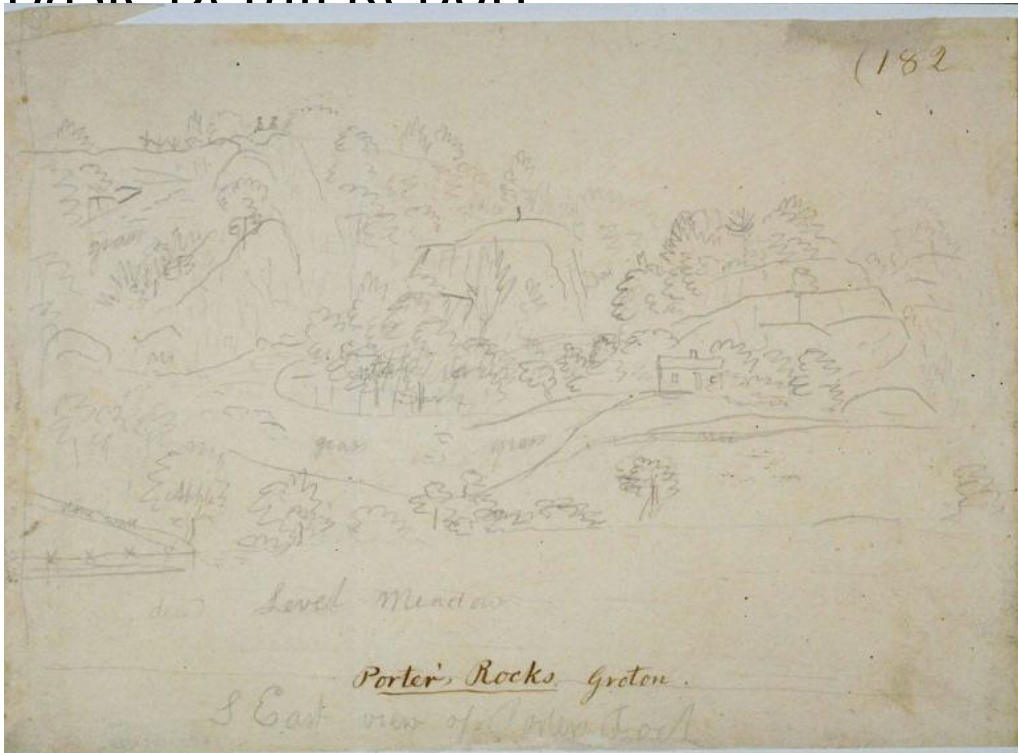

Basic Detail Report

Title Porter' s Rocks, Groton.

Date 1834

Primary Maker John Warner Barber

Medium Drawing; pencil on paper

Description Sketch of Porter's Rocks, three large rocky outcroppings, on the shore of the Mystic River (not visible in this view). Barber indicates a "Level Meadow" in the foreground with a "stone wall" and "Apple" trees beyond it on the left. On the right a small one-story house, sits on a rise, with additional "Apple trees" and an expanse of "grass" to its left. Additional trees are beyond the Rocks

Dimensions Sheet (height x width): 7 1/16 x 9 13/16in. (18 x 25cm)