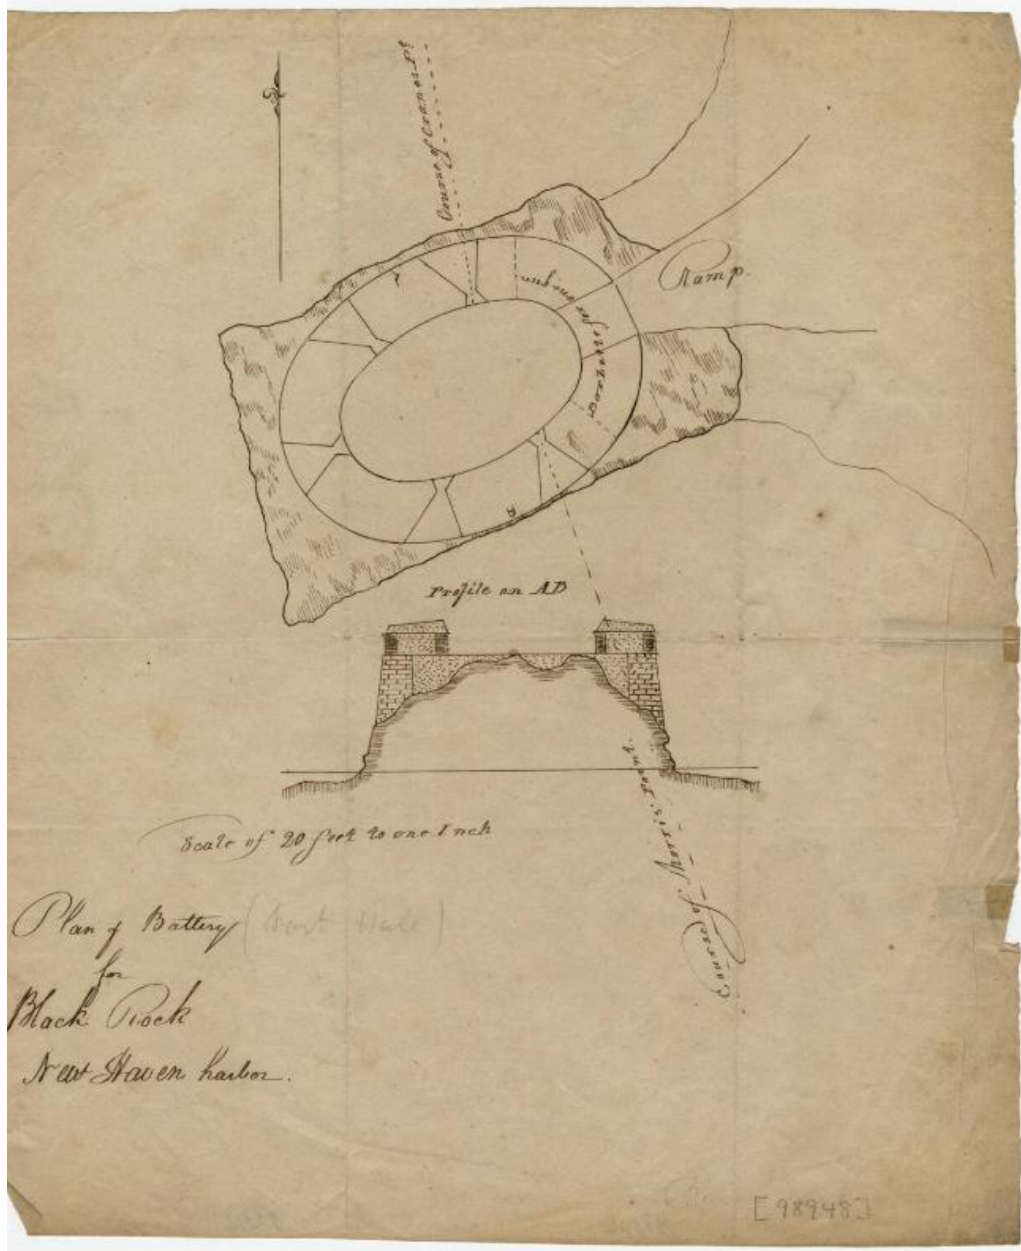

# Basic Detail Report

## Title Plan of Battery for Black Rock, New Haven Harbor

Date about 1776

Primary Maker Unknown

Medium Drawing; black ink on paper

Description Plan and elevation of the battery at Black Rock, on New Haven Harbor. The courses of Morris Point and Cranes Point are shown, and a barbette for one gun.

# Basic Detail Report

Dimensions Primary Dimensions (image height x width): 9 5/8 x 8in. (24.4 x 20.3

cm) Sheet (height x width): 9 5/8 x 8in. (24.4 x 20.3cm)