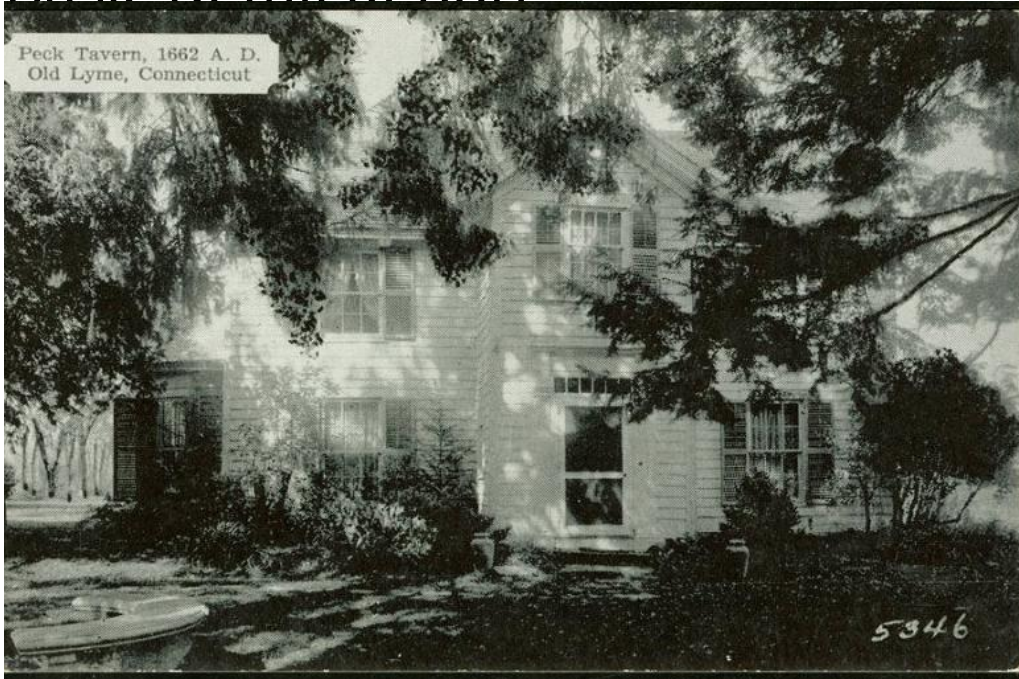

Basic Detail Report

Title Peck Tavern

Date mid 20th century

Primary Maker James Pharmacy

Medium Photomechanical prints; printer's ink on postcard

Description A frame building with a center gable is partially obscured by trees.

What appear to be ornamental shrubs grow beside the building.

Dimensions Primary Dimensions (image height x width): $3 \frac{3}{8} \times 5 \frac{5}{16}$ in. (8.6 x

13.5cm) Sheet (height x width): $3 \frac{3}{8} \times 5 \frac{5}{16}$ in. (8.6 x 13.5cm)