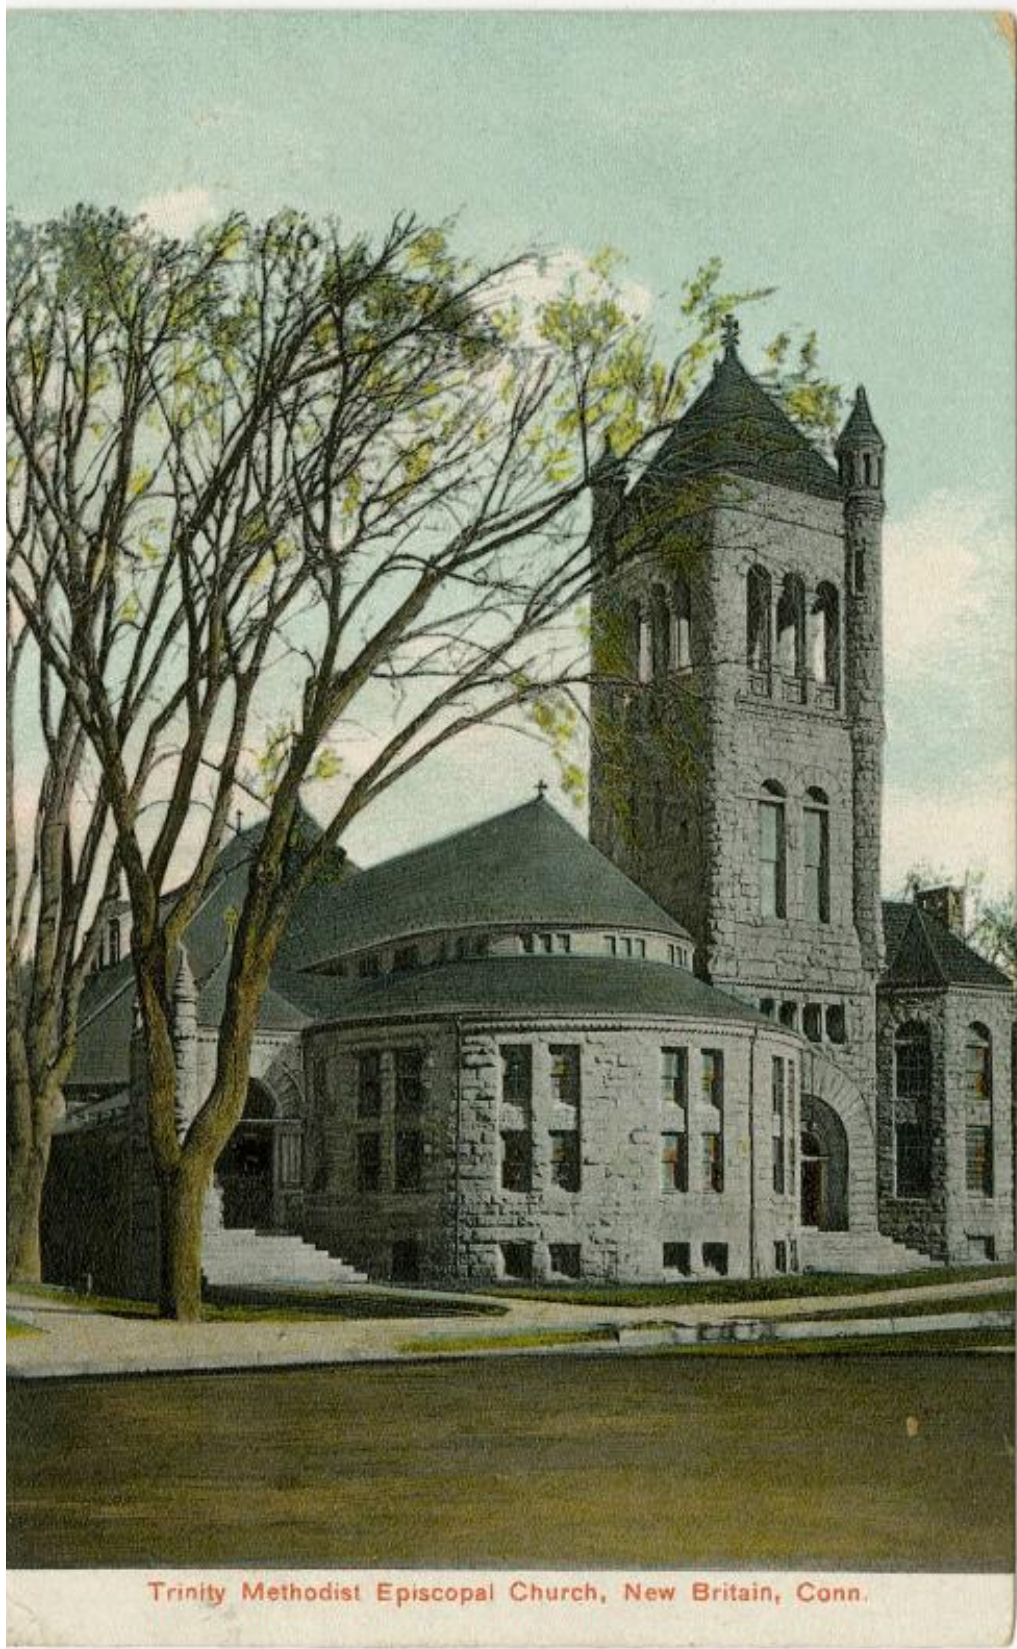

# Basic Detail Report

**Title Trinity Methodist Episcopal Church, New Britain, Conn.**

Date before 1908