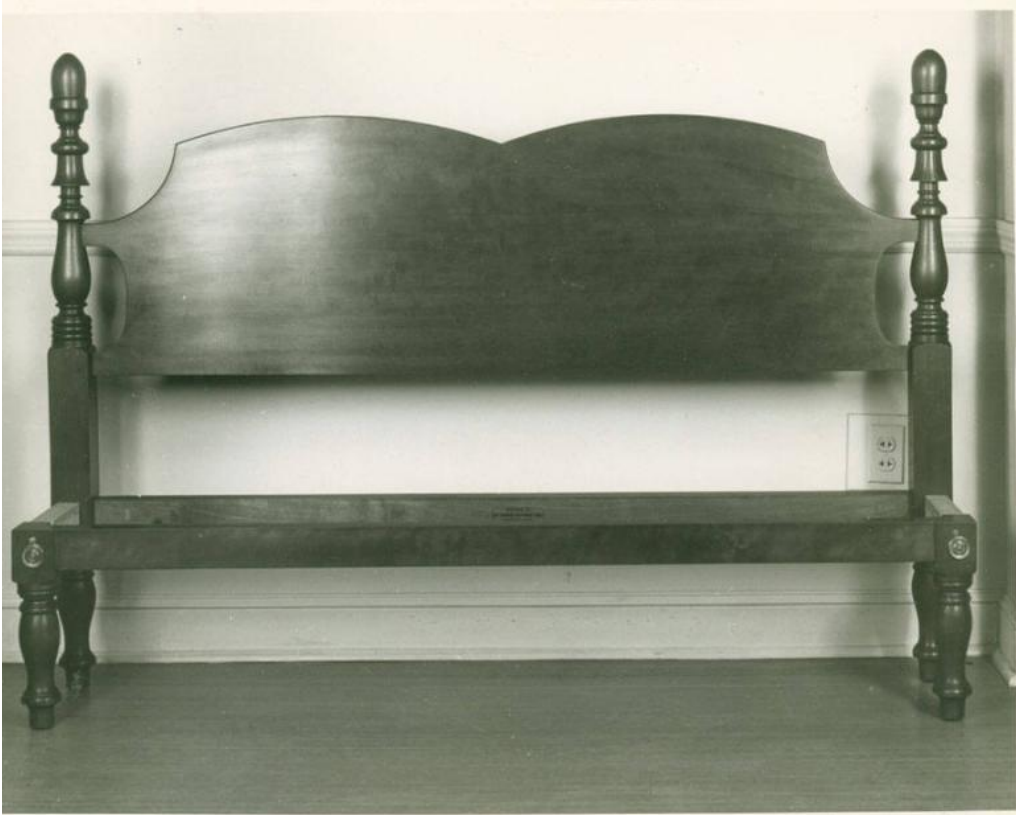

Basic Detail Report

Title Headboard and Bedframe

Date after 1925

Primary Maker Harold D. Margolis

Medium Photography; gelatin silver print on paper

Description Wooden headboard with turned posts and bedframe is displayed against a wall with an electrical outlet at the lower right.

Dimensions Primary Dimensions (image height x width): 7 x 9in. (17.8 x 22.9cm)

Sheet (height x width): 8 1/2 x 10in. (21.6 x 25.4cm)