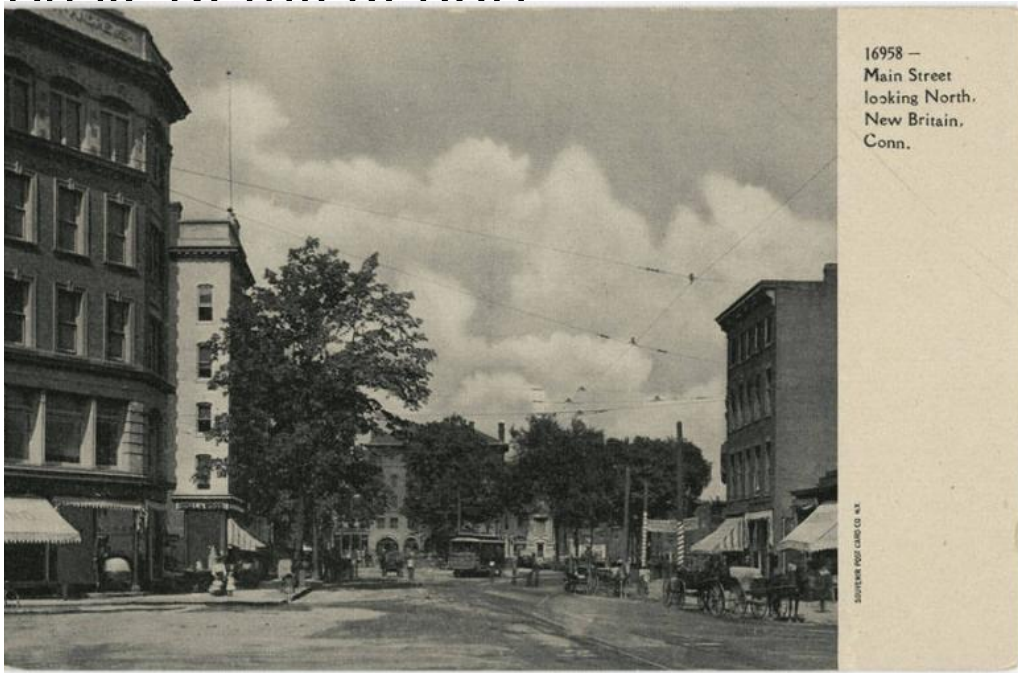

Basic Detail Report

Title Main Street Looking North, New Britain, Conn.

Date about 1910

Primary Maker Souvenir Post Card Co.

Medium Photomechanical prints; colored printer's inks on postcard

Description Commercial buildings, paved sidewalks, and trees line a city street.

Some buildings have awnings. A sign reads: "Tibbal & Wood." A trolley car and horse-drawn vehicles are in the street. Trolley wires are overhead.

Dimensions Primary Dimensions (image height x width): 3 1/2 x 4in. (8.9 x 10.2 cm) Sheet (height x width): 3 1/2 x 5 1/2in. (8.9 x 14cm)