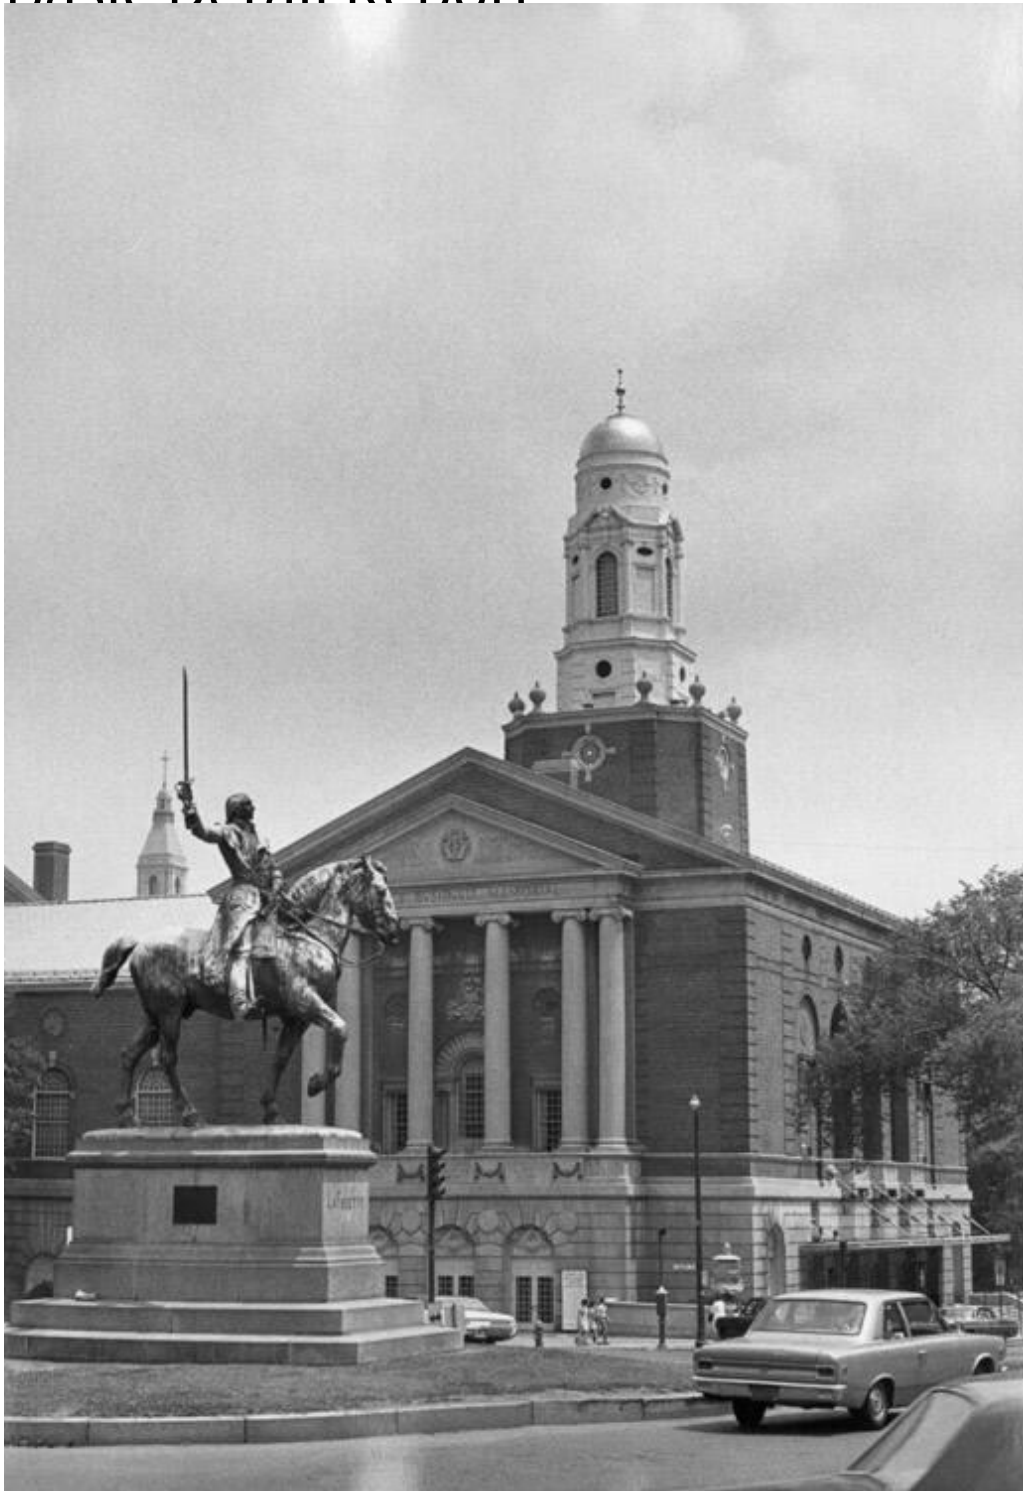

Basic Detail Report

Title Bushnell Memorial Theater

Date 1970

Primary Maker Unknown

Medium Photography; gelatin silver print on paper

Basic Detail Report

Description An equestrian stature on a high base in in front of a brick and concrete building with an Ionic portico and a cupola surmounted by a dome. An inscription on the base of the statue reads: "LAFAYETTE". An inscription on the frieze of the building reads in part: "BUSHNELL MEMORIAL". Automobiles are on the streets. Men and women walk on the sidewalks. A street sign reads: "Trinity St."

Dimensions Primary Dimensions (image height x width): 7 x 5in. (17.8 x 12.7cm)

Sheet (height x width): 7 x 5in. (17.8 x 12.7cm)