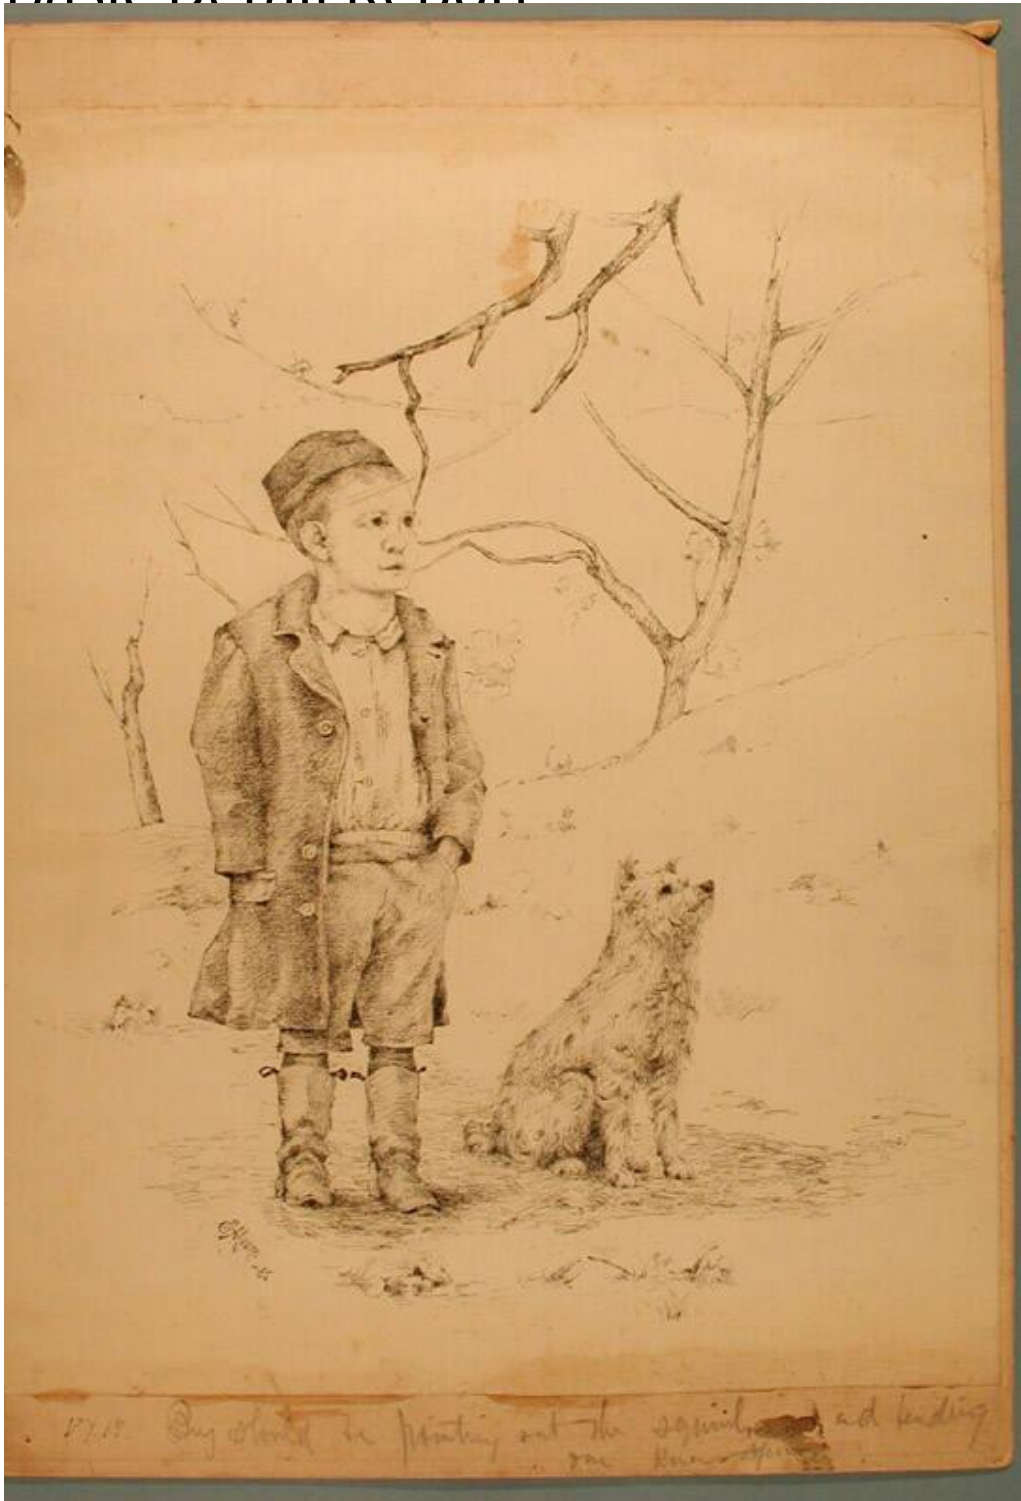

Basic Detail Report

Title People.

Date 1881-1890

Primary Maker Edwin Augustus Moore

Medium Drawings; pencil and black ink on wove paper

Basic Detail Report

Description Drawings of people include a portrait of a woman seen in profile;

two women seated outdoors beneath an umbrella, apparently sketching or

reading; a boy wearing boots, short pants, an overcoat, and a cap, with a small

shaggy dog, possibly a terrier; a man with a mustache who appears to be

sewing; a bearded man asleep; and an academic study of a boy's leg.

Dimensions Primary Dimensions (image height x width): 12 3/4 x 10in. (32.4 x 25.4

cm) or smaller Sheet (height x width): 12 3/4 x 10in. (32.4 x 25.4cm) or smaller