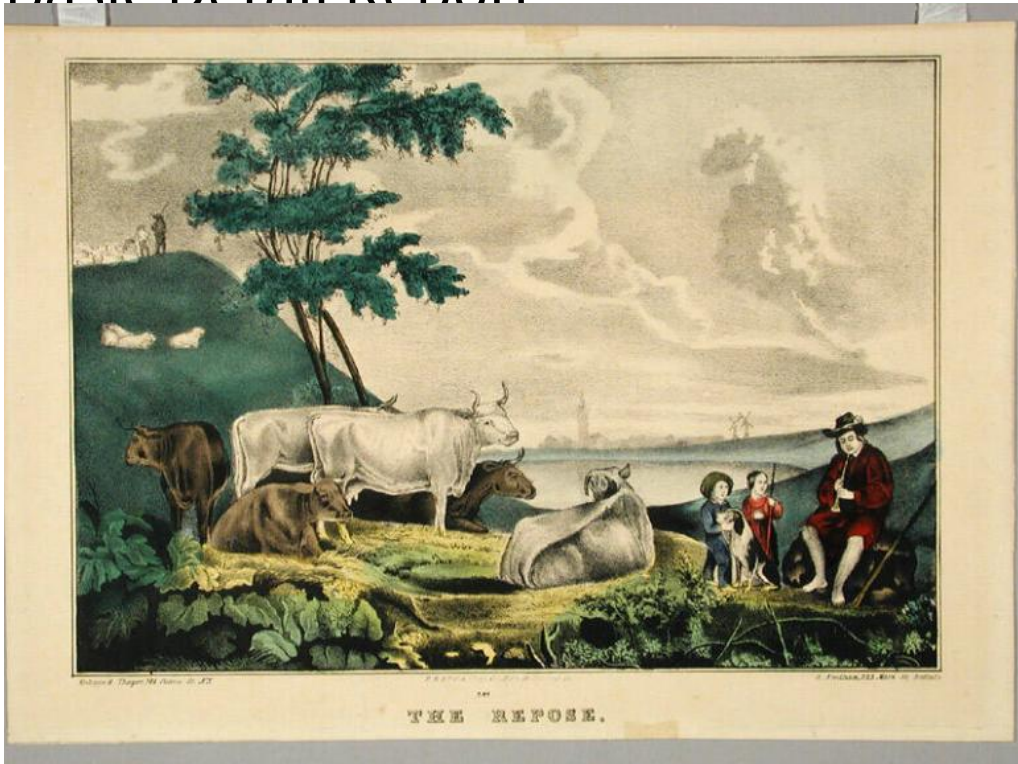

Basic Detail Report

Title The Repose.

Date 1845

Primary Maker E.B. & E.C. Kellogg

Medium Lithography; printer's ink and watercolor on wove paper

Description Six cows are on a grassy knoll overlooking a body of water, possibly a lake. Three cows are standing; three are lying down. At the right, a man, presumably the cowherd, is seated on rock playing a musical instrument, possibly a flute or recorder. He wears a hat and smock. His staff rests on the rock. Two small children, a boy and a girl, stand nearby. The boy holds a spotted dog. Two additional herdsmen and a flock of sheep are on the hill at the left. Broad-leaved plants are in the foreground. Two trees are behind the cows. The towers of a city and two windmills are visible on the horizon in the distance.

Basic Detail Report

Dimensions Primary Dimensions (image height x width): 8 1/2 x 12 1/16in. (21.6 x 30.6cm) Sheet (height x width): 9 7/8 x 14in. (25.1 x 35.6cm)