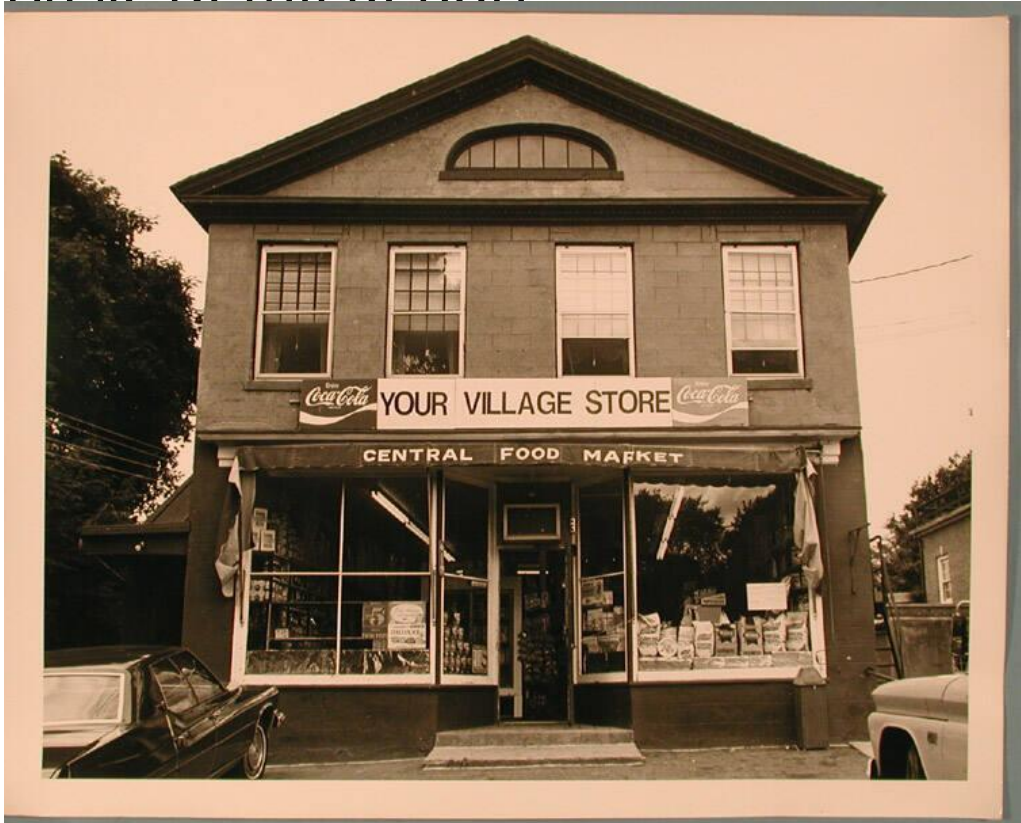

## Title Farmington: Sites Associated with the Amistad Captives

Date 1960-1969

Primary Maker Unknown

Medium Photography; gelatin silver print on paper

Description Views of the Farmington area. Views of the First Church of Christ, Congregational (Meetinghouse), Farmington, including an interior view and several exterior views, mostly of the spire. View of a market storefront with a sign "YOUR VILLAGE STORE" with Coca-Cola advertisements on either side, and a folded awning with "Central Food Market". Merchandise in the windows includes bags of charcoal briquets. Part of a car and a truck are visible parked in front of the store. A closeup view of the gravestone of Foone, one of the Africans from the Amistad.