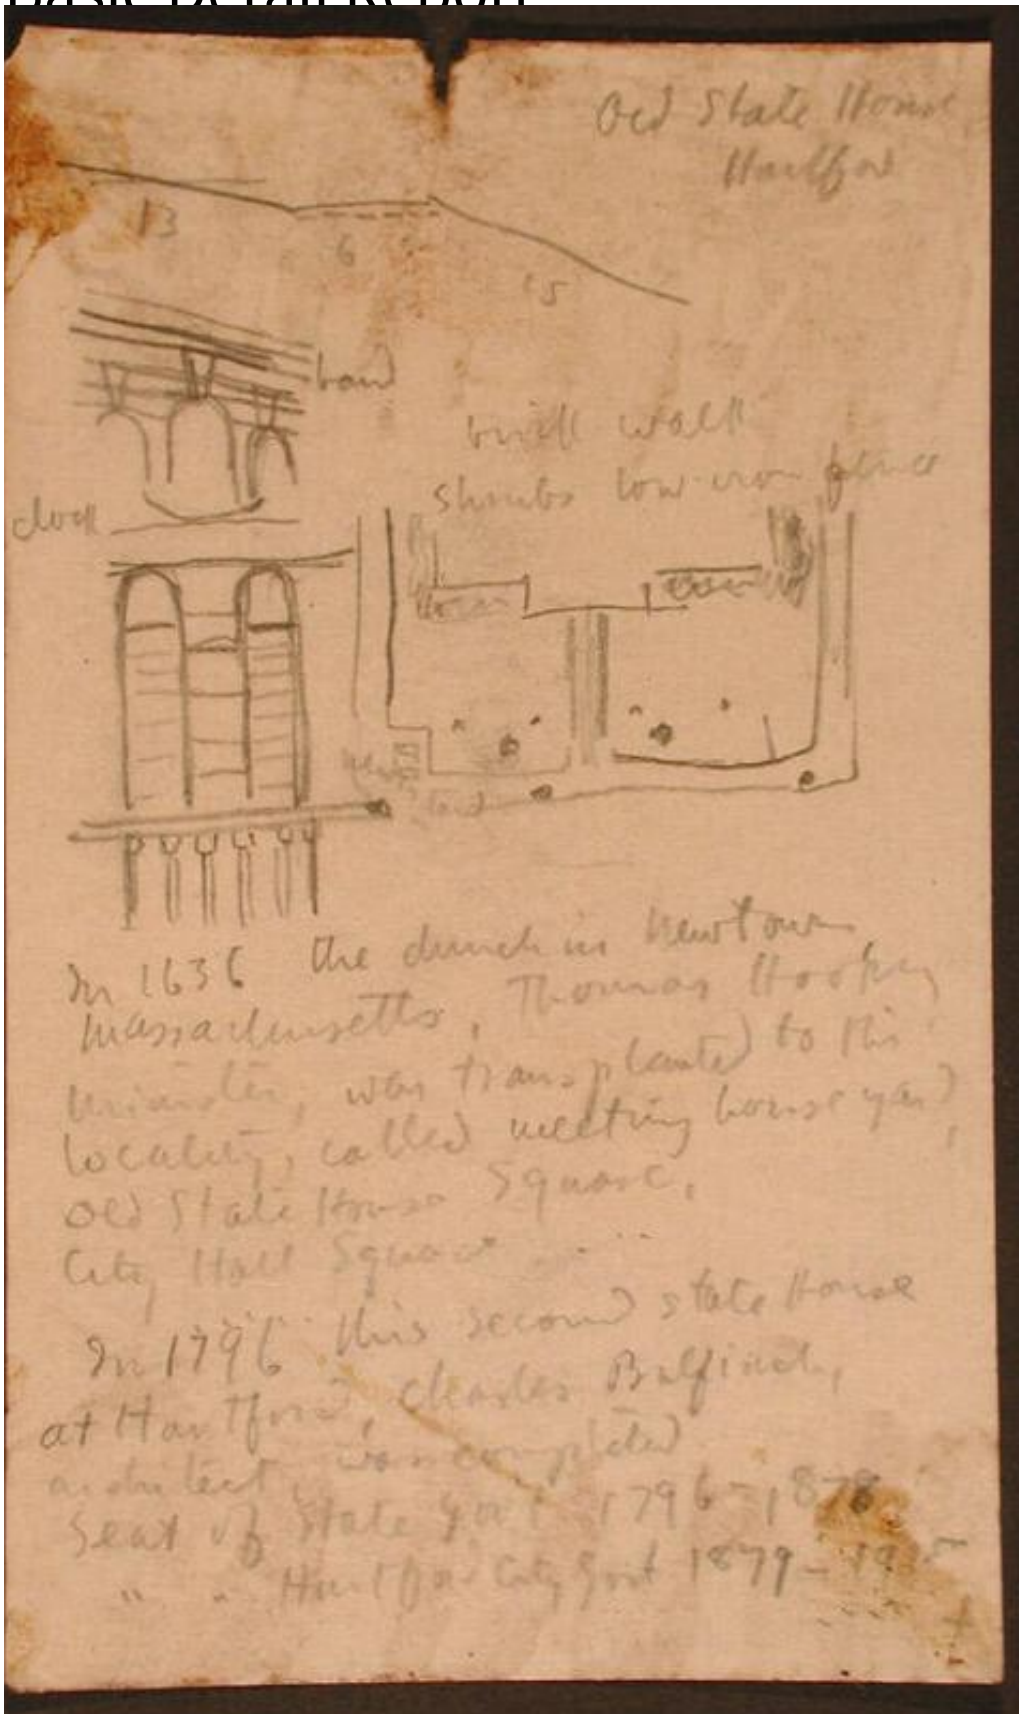

# Basic Detail Report

Title Old State House, Wall Detail

# Basic Detail Report

Date 1931

Primary Maker Chester Leich

Medium Drawing; pencil on wove paper

Description Sketches of the Old State House, Hartford: window, balustrade, cornice, and arches with keystones, with extensive notes by the artist. The sketch at the right appears to be a partial site plan.

Dimensions Primary Dimensions (height x width): 5 x 3in. (12.7 x 7.6cm)