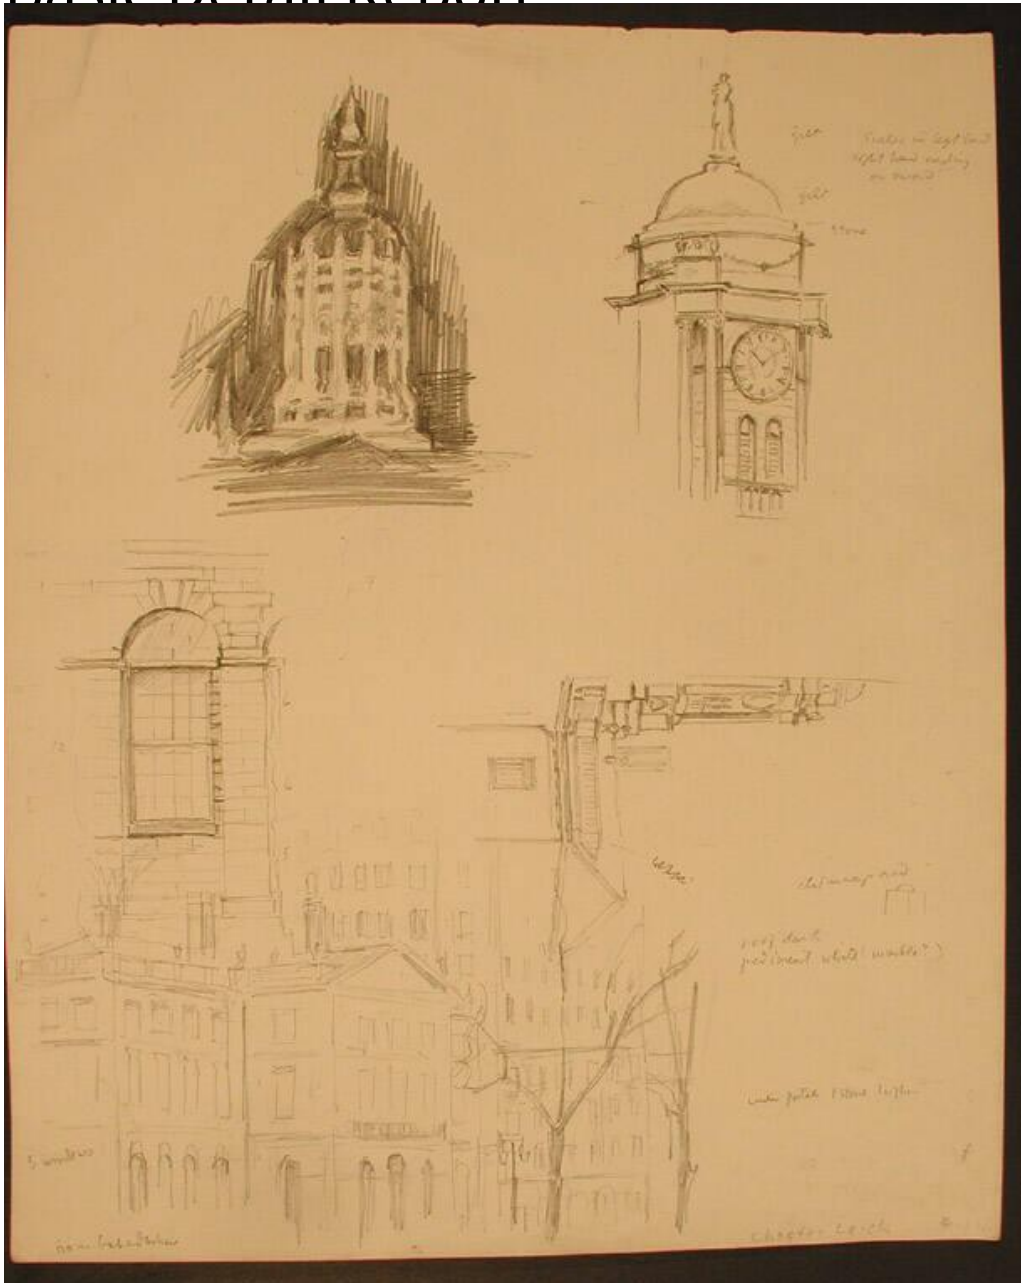

Basic Detail Report

Title Old State House

Date 1931

Primary Maker Chester Leich

Medium Drawing; pencil on wove paper

Description Sheet of sketches of Old State House, Hartford, with details of window, cupola, dome, and the dome of Connecticut State Capitol.

Dimensions Sheet (height x width): 12 x 9 5/8in. (30.5 x 24.4cm)